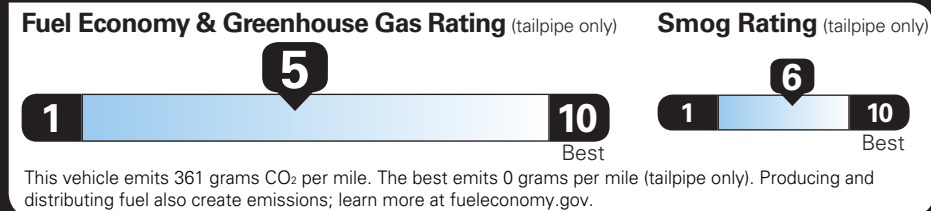

EPA DOT Fuel Economy and Environment

Gasoline Vehicle

ENVISION AWD

Fuel Economy **25** MPG combined city/hwy

22 city

28 highway

4.0 gallons per 100 miles

Small SUVs range from 14 to 125 MPG. The best vehicle rates 146 MPGe.

You spend **$1,500** more in fuel costs over 5 years compared to the average new vehicle.

Annual fuel cost **$2,000**