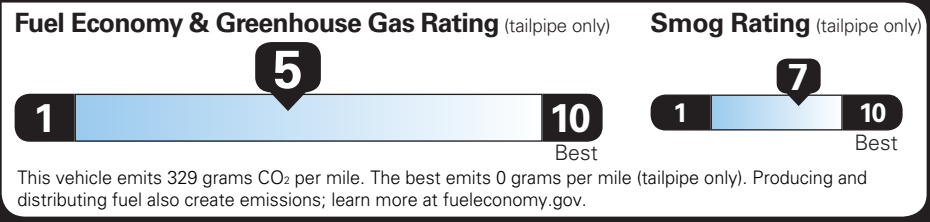

EPA DOT Fuel Economy and Environment

Gasoline Vehicle

TRAILBLAZER AWD

Fuel Economy **27** MPG
combined city/hwy

26 city

29 highway

3.7 gallons per 100 miles

You spend **$250** more in fuel costs over 5 years compared to the average new vehicle.

Annual fuel cost **$2,000**