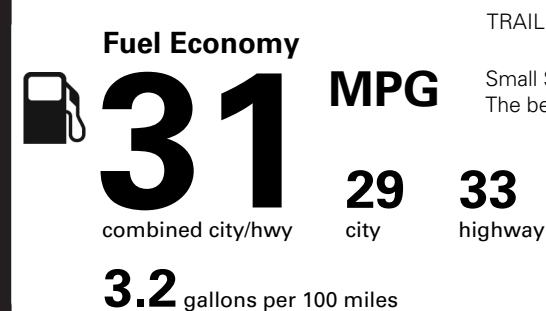

MARINA BLUE METALLIC	395.00
ECOTEC 1.3L TURBO ENGINE	395.00
DRIVER CONFIDENCE PACKAGE:	395.00
• REAR CROSS TRAFFIC ALERT	
• REAR PARK ASSIST	
• LANE CHANGE ALERT WITH SIDE BLIND ZONE ALERT	
ALL-WEATHER FLOOR LINERS (DEALER INSTALLED)	265.00
COMPACT SPARE TIRE	195.00

TOTAL OPTIONS \$1,645.00

TOTAL VEHICLE & OPTIONS	\$26,045.00
DESTINATION CHARGE	1,795.00

TOTAL VEHICLE PRICE* \$27,840.00

EPA DOT Fuel Economy and Environment

Gasoline Vehicle

TRAILBLAZER FWD

Small SUVs range from 14 to 125 MPG. The best vehicle rates 146 MPGe.