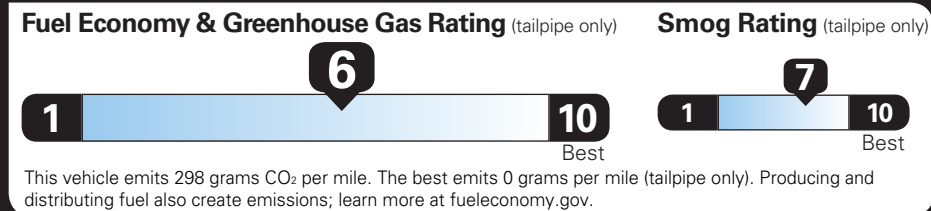

EPA DOT Fuel Economy and Environment

Gasoline Vehicle

Fuel Economy **30** MPG combined city/hwy

28 city 32 highway

3.3 gallons per 100 miles

TRAX FWD

Small station wagons range from 16 to 103 MPG. The best vehicle rates 140 MPGe.

You save **$750** in fuel costs over 5 years compared to the average new vehicle.

G A N

Annual fuel cost **$1,800**