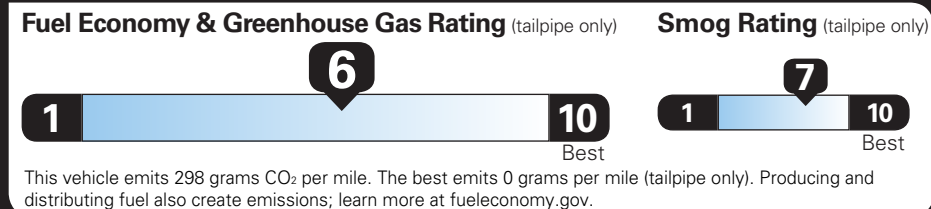

EPA DOT Fuel Economy and Environment

Gasoline Vehicle

Fuel Economy **30** MPG combined city/hwy

28 MPG city

32 MPG highway

3.3 gallons per 100 miles

TRAX FWD

Small station wagons range from 16 to 103 MPG. The best vehicle rates 140 MPGe.

You save $750 in fuel costs over 5 years compared to the average new vehicle.

G A N

Annual fuel cost **$1,800**