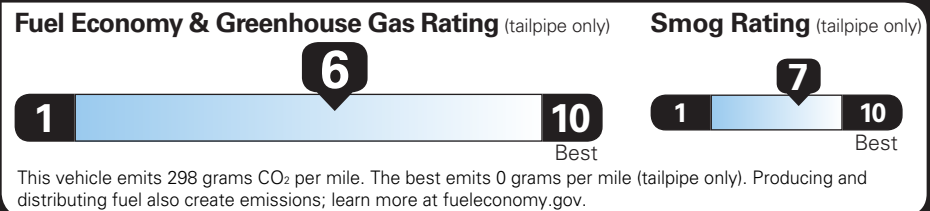

TOTAL OPTIONS	\$795.00
TOTAL VEHICLE & OPTIONS	\$22,895.00
DESTINATION CHARGE	1,095.00

TOTAL VEHICLE PRICE* \$23,990.00

EPA DOT Fuel Economy and Environment

Gasoline Vehicle

Fuel Economy **30** MPG combined city/hwy
 28 city 32 highway
 3.3 gallons per 100 miles

TRAX FWD
 Small station wagons range from 16 to 120 MPG. The best vehicle rates 140 MPGe.

You save **\$750** in fuel costs over 5 years compared to the average new vehicle.

GAK

Annual fuel cost **\$1,800**