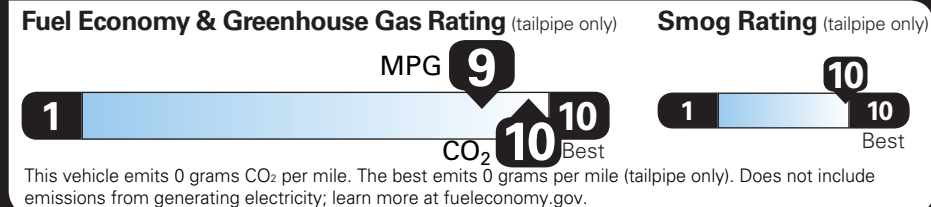

Actual results will vary for many reasons, including driving conditions and how you drive and maintain your vehicle. The average new vehicle gets 29 MPG and costs $8,500 to fuel over 5 years. Cost estimates are based on 15,000 miles per year at $0.17 per kW-hr. MPGe is miles per gasoline gallon equivalent. Vehicle emissions are a significant cause of climate change and smog.

fueleconomy.gov
Calculate personalized estimates and compare vehicles

GOVERNMENT 5-STAR SAFETY RATINGS

This vehicle has not been rated by the government for overall vehicle score, frontal crash, side crash or rollover risk.

Source: National Highway Traffic Safety Administration (NHTSA)
www.safercar.gov or 1-888-327-4236

PARTS CONTENT INFORMATION

FOR VEHICLES IN THIS CARLINE:
U.S./CANADIAN PARTS CONTENT: 43%
MAJOR SOURCES OF FOREIGN PARTS CONTENT: CHINA 18%
KOREA 17%

NOTE: PARTS CONTENT DOES NOT INCLUDE FINAL ASSEMBLY, DISTRIBUTION, OR OTHER NON-PARTS COSTS.

FOR THIS VEHICLE:
FINAL ASSEMBLY POINT:
RAMOS ARIZPE, CZ MEXICO
COUNTRY OF ORIGIN:
ENGINE (MOTOR): KOREA
TRANSMISSION (ELECTRIC DRIVE UNIT): CHINA

This label has been applied pursuant to Federal law - Do not remove prior to delivery to the ultimate purchaser. *Includes Manufacturer's Recommended Pre-Delivery Service. Does not include dealer installed options and accessories not listed above, local taxes or license fees.

© 2009 General Motors LLC
GMLBL_PROD_0044 - 11/01/2025

ORDER NO FQWM6C SALES CODE E
SALES MODEL CODE 6MR26
DEALER NO 36150
FINAL ASSEMBLY:
RAMOS ARIZPE, CZ MEXICO

VIN 3GYK3GM57TS141105 REISSUE

DEALER TO WHOM DELIVERED
COULTER CADILLAC PHOENIX
1188 E CAMELBACK RD
PHOENIX, AZ 85014-3270

Better drives start with OnStar®
Activate today

Learn more at onstar.com, or scan the QR code
onstar.com/privacy