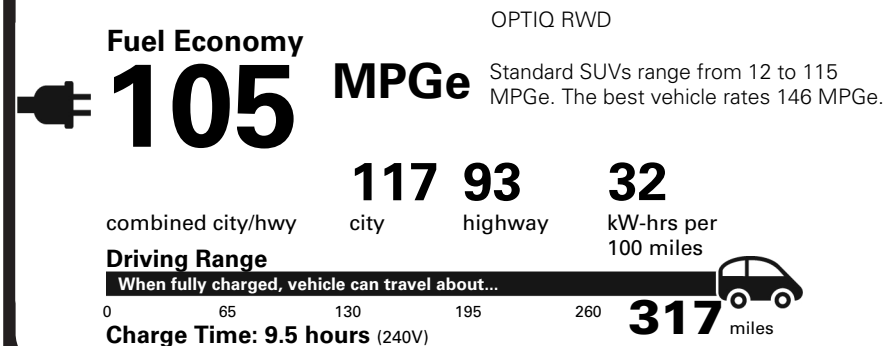

MANUFACTURER'S SUGGESTED RETAIL PRICE

STANDARD VEHICLE PRICE \$53,600.00

OPTIONS & PRICING

OPTIONS INSTALLED BY THE MANUFACTURER (MAY REPLACE STANDARD EQUIPMENT SHOWN)

AUTUMN CANYON 1,100.00

CALIFORNIA EMISSIONS REQUIREMENTS INCLUDES GM J1772 & CCS ADAPTERS 600.00

TOTAL OPTIONS \$1,700.00
TOTAL VEHICLE & OPTIONS \$55,300.00
DESTINATION CHARGE 1,495.00

TOTAL VEHICLE PRICE* \$56,795.00

EPA DOT Fuel Economy and Environment

Electric Vehicle

You save \$4,500
in fuel costs over 5 years compared to the average new vehicle.