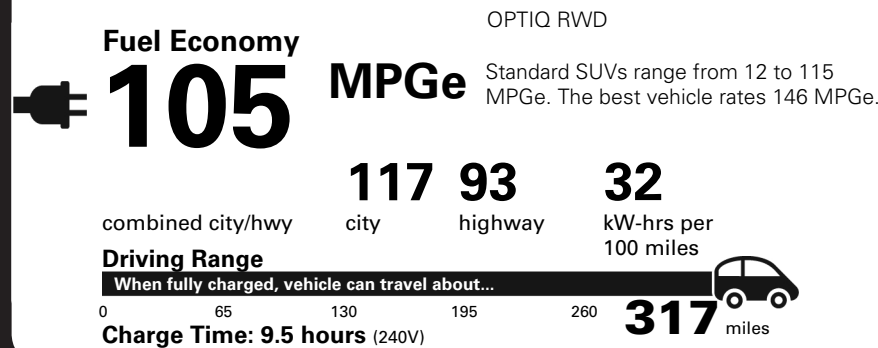

MANUFACTURER'S SUGGESTED RETAIL PRICE

STANDARD VEHICLE PRICE \$53,600.00

OPTIONS & PRICING

OPTIONS INSTALLED BY THE MANUFACTURER (MAY REPLACE STANDARD EQUIPMENT SHOWN)

AUTUMN CANYON 1,100.00

Visit us at www.cadillac.com

TOTAL VEHICLE PRICE* \$57,709.00

EPA DOT Fuel Economy and Environment

Electric Vehicle

You save \$4,500
in fuel costs over 5 years compared to the average new vehicle.

Annual fuel COST \$800

Actual results will vary for many reasons, including driving conditions and how you drive and maintain your vehicle. The average new vehicle gets 29 MPG and costs \$8,500 to fuel over 5 years. Cost estimates are based on 15,000 miles per year at \$0.17 per kW-hr. MPGe is miles per gasoline gallon equivalent. Vehicle emissions are a significant cause of climate change and smog.