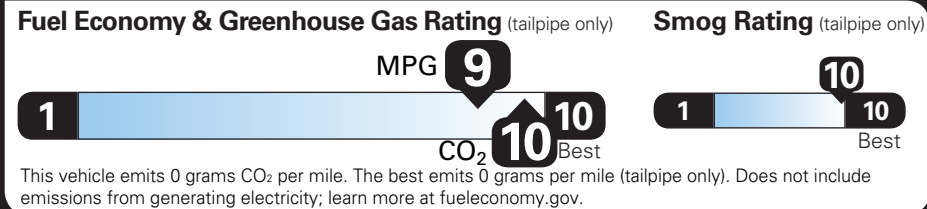

TOTAL VEHICLE PRICE* \$57,709.00

EPA DOT Fuel Economy and Environment

Electric Vehicle

You save \$4,500
in fuel costs over 5 years compared to the average new vehicle.

Annual fuel COST \$800

Actual results will vary for many reasons, including driving conditions and how you drive and maintain your vehicle. The average new vehicle gets 29 MPG and costs \$8,500 to fuel over 5 years. Cost estimates are based on 15,000 miles per year at \$0.17 per kW-hr. MPGe is miles per gasoline gallon equivalent. Vehicle emissions are a significant cause of climate change and smog.