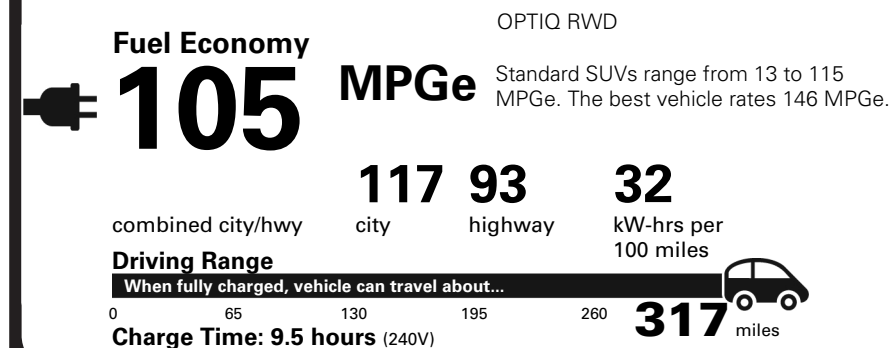

TOTAL OPTIONS	\$1,581.00
TOTAL VEHICLE & OPTIONS	\$55,181.00
DESTINATION CHARGE	1,795.00

TOTAL VEHICLE PRICE* \$56,976.00

EPA DOT Fuel Economy and Environment

Electric Vehicle

You save \$4,500
in fuel costs over 5 years compared to the average new vehicle.