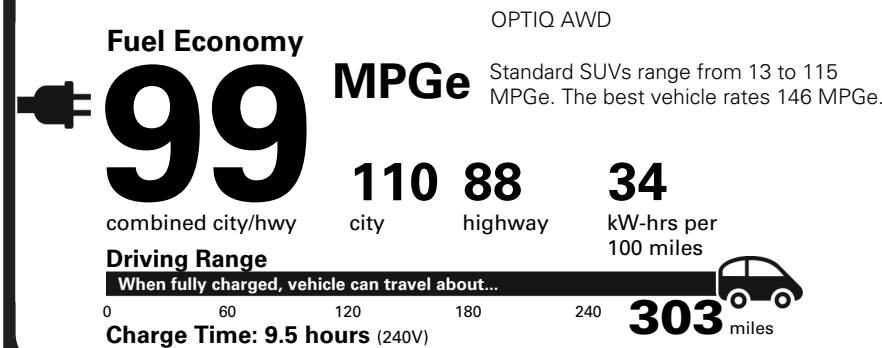

MANUFACTURER'S SUGGESTED RETAIL PRICE

STANDARD VEHICLE PRICE \$53,600.00

OPTIONS & PRICING

OPTIONS INSTALLED BY THE MANUFACTURER (MAY REPLACE STANDARD EQUIPMENT SHOWN)

PROPULSION, ELECTRIC, AWD 3,500.00
 VIBRANT WHITE TRICOAT 1,325.00

PUDDLE LAMPS 825.00
 (DEALER INSTALLED)
 BLACK ROOF 600.00

TOTAL OPTIONS \$6,250.00
 TOTAL VEHICLE & OPTIONS \$59,850.00
 DESTINATION CHARGE 1,795.00

TOTAL VEHICLE PRICE* \$61,645.00

EPA DOT Fuel Economy and Environment

Electric Vehicle

You save \$4,250
 in fuel costs over 5 years compared to the average new vehicle.

Annual fuel COST \$850

Actual results will vary for many reasons, including driving conditions and how you drive and maintain your vehicle. The average new vehicle gets 29 MPG and costs \$8,500 to fuel over 5 years. Cost estimates are based on 15,000 miles per year at \$0.17 per kW-hr. MPGe is miles per gasoline gallon equivalent. Vehicle emissions are a significant cause of climate change and smog.