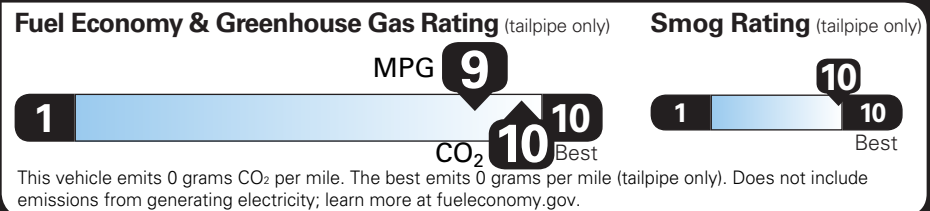

Actual results will vary for many reasons, including driving conditions and how you drive and maintain your vehicle. The average new vehicle gets 29 MPG and costs $8,500 to fuel over 5 years. Cost estimates are based on 15,000 miles per year at $0.17 per kW-hr. MPGe is miles per gasoline gallon equivalent. Vehicle emissions are a significant cause of climate change and smog.

fuel economy.gov

Calculate personalized estimates and compare vehicles

GOVERNMENT 5-STAR SAFETY RATINGS

This vehicle has not been rated by the government for overall vehicle score, frontal crash, side crash or rollover risk.

Source: National Highway Traffic Safety Administration (NHTSA)
www.safercar.gov or 1-888-327-4236

PARTS CONTENT INFORMATION

FOR VEHICLES IN THIS CARLINE:
U.S./CANADIAN PARTS CONTENT: 43%
MAJOR SOURCES OF FOREIGN PARTS CONTENT: CHINA 18% KOREA 17%

NOTE: PARTS CONTENT DOES NOT INCLUDE FINAL ASSEMBLY, DISTRIBUTION, OR OTHER NON-PARTS COSTS.

FOR THIS VEHICLE:
FINAL ASSEMBLY POINT: RAMOS ARIZPE, CZ MEXICO
COUNTRY OF ORIGIN: ENGINE (MOTOR): KOREA TRANSMISSION (ELECTRIC DRIVE UNIT): CHINA

This label has been applied pursuant to Federal law - Do not remove prior to delivery to the ultimate purchaser. *Includes Manufacturer's Recommended Pre-Delivery Service. Does not include dealer installed options and accessories not listed above, local taxes or license fees.

© 2009 General Motors LLC GMLBL_PROD_0044 - 11/01/2025

Better drives start with OnStar®
Activate today

Learn more at onstar.com, or scan the QR code
onstar.com/privacy

ORDER NO FTVSWW SALES CODE E
SALES MODEL CODE 6MR26
DEALER NO 38657
FINAL ASSEMBLY:
RAMOS ARIZPE, CZ MEXICO

VIN 3GYK3GM42TS168509 REISSUE

DEALER TO WHOM DELIVERED
RED NOLAND CADILLAC, INC.
990 MOTOR CITY DR
COLORADO SPRINGS, CO 80905-7309