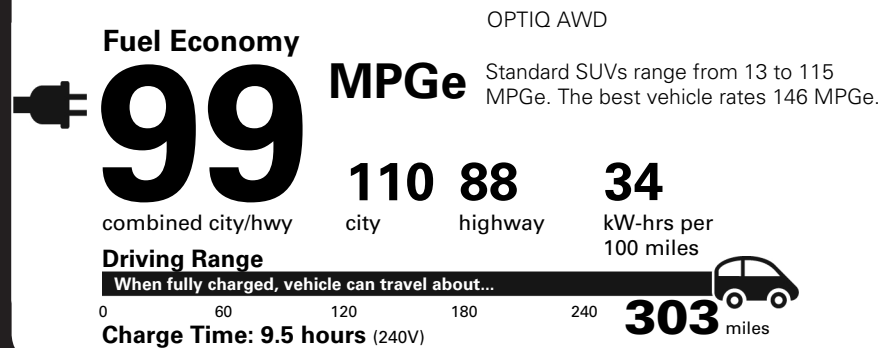

MANUFACTURER'S SUGGESTED RETAIL PRICE

STANDARD VEHICLE PRICE \$53,600.00

OPTIONS & PRICING

OPTIONS INSTALLED BY THE MANUFACTURER (MAY REPLACE STANDARD EQUIPMENT SHOWN)

PROPULSION, ELECTRIC, AWD	3,500.00
VIBRANT WHITE TRICOAT	1,325.00

PUDDLE LAMPS (DEALER INSTALLED)	825.00
BLACK ROOF	600.00
TOTAL OPTIONS	\$6,250.00
TOTAL VEHICLE & OPTIONS	\$59,850.00
DESTINATION CHARGE	1,795.00

TOTAL VEHICLE PRICE* \$61,645.00

EPA DOT Fuel Economy and Environment

Electric Vehicle

You save \$4,250
 in fuel costs over 5 years compared to the average new vehicle.

Annual fuel COST \$850

Actual results will vary for many reasons, including driving conditions and how you drive and maintain your vehicle. The average new vehicle gets 29 MPG and costs \$8,500 to fuel over 5 years. Cost estimates are based on 15,000 miles per year at \$0.17 per kW-hr. MPGe is miles per gasoline gallon equivalent. Vehicle emissions are a significant cause of climate change and smog.