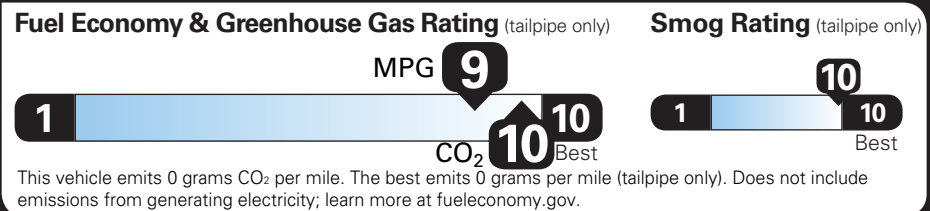

Actual results will vary for many reasons, including driving conditions and how you drive and maintain your vehicle. The average new vehicle gets 29 MPG and costs $8,500 to fuel over 5 years. Cost estimates are based on 15,000 miles per year at $0.17 per kW-hr. MPGe is miles per gasoline gallon equivalent. Vehicle emissions are a significant cause of climate change and smog.

fueleconomy.gov
Calculate personalized estimates and compare vehicles

GOVERNMENT 5-STAR SAFETY RATINGS

This vehicle has not been rated by the government for overall vehicle score, frontal crash, side crash or rollover risk.

Source: National Highway Traffic Safety Administration (NHTSA)
www.safercar.gov or 1-888-327-4236

PARTS CONTENT INFORMATION

FOR VEHICLES IN THIS CARLINE:
U.S./CANADIAN PARTS CONTENT: 43%
MAJOR SOURCES OF FOREIGN PARTS CONTENT: CHINA 18%
KOREA 17%

NOTE: PARTS CONTENT DOES NOT INCLUDE FINAL ASSEMBLY, DISTRIBUTION, OR OTHER NON-PARTS COSTS.

FOR THIS VEHICLE:
FINAL ASSEMBLY POINT:
RAMOS ARIZPE, CZ MEXICO
COUNTRY OF ORIGIN:
ENGINE (MOTOR): KOREA
TRANSMISSION (ELECTRIC DRIVE UNIT): CHINA

This label has been applied pursuant to Federal law - Do not remove prior to delivery to the ultimate purchaser. *Includes Manufacturer's Recommended Pre-Delivery Service. Does not include dealer installed options and accessories not listed above, local taxes or license fees.

© 2009 General Motors LLC
GMLBL_PROD_0044 - 11/01/2025

ORDER NO FTVSWH SALES CODE E
SALES MODEL CODE 6MR26
DEALER NO 38657
FINAL ASSEMBLY:
RAMOS ARIZPE, CZ MEXICO

VIN 3GYK3GM42TS168493 REISSUE
DEALER TO WHOM DELIVERED
RED NOLAND CADILLAC, INC.
990 MOTOR CITY DR
COLORADO SPRINGS, CO 80905-7309

Better drives start with OnStar®
Activate today

Learn more at onstar.com, or scan the QR code
onstar.com/privacy