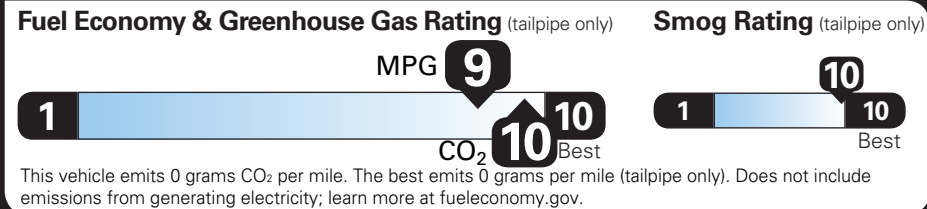

Visit us at [www.cadillac.com](http://www.cadillac.com)

TOTAL VEHICLE & OPTIONS	\$53,925.00
DESTINATION CHARGE	1,495.00

**TOTAL VEHICLE PRICE\* \$55,420.00**

## EPA DOT Fuel Economy and Environment

Electric Vehicle

**You save \$4,500**  
in fuel costs over 5 years compared to the average new vehicle.

**Annual fuel COST \$800**

Actual results will vary for many reasons, including driving conditions and how you drive and maintain your vehicle. The average new vehicle gets 29 MPG and costs \$8,500 to fuel over 5 years. Cost estimates are based on 15,000 miles per year at \$0.17 per kW-hr. MPGe is miles per gasoline gallon equivalent. Vehicle emissions are a significant cause of climate change and smog.