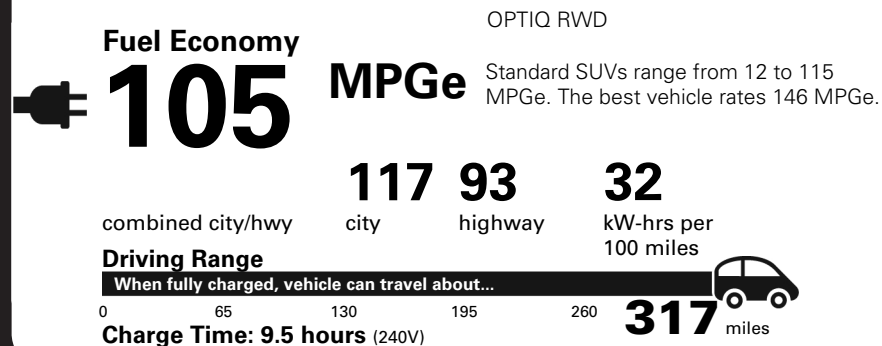

Visit us at [www.cadillac.com](http://www.cadillac.com)

TOTAL VEHICLE & OPTIONS	\$53,925.00
DESTINATION CHARGE	1,495.00

**TOTAL VEHICLE PRICE\* \$55,420.00**

## EPA DOT Fuel Economy and Environment

Electric Vehicle

**You save \$4,500**  
in fuel costs over 5 years compared to the average new vehicle.

**Annual fuel COST \$800**

Actual results will vary for many reasons, including driving conditions and how you drive and maintain your vehicle. The average new vehicle gets 29 MPG and costs \$8,500 to fuel over 5 years. Cost estimates are based on 15,000 miles per year at \$0.17 per kW-hr. MPGe is miles per gasoline gallon equivalent. Vehicle emissions are a significant cause of climate change and smog.