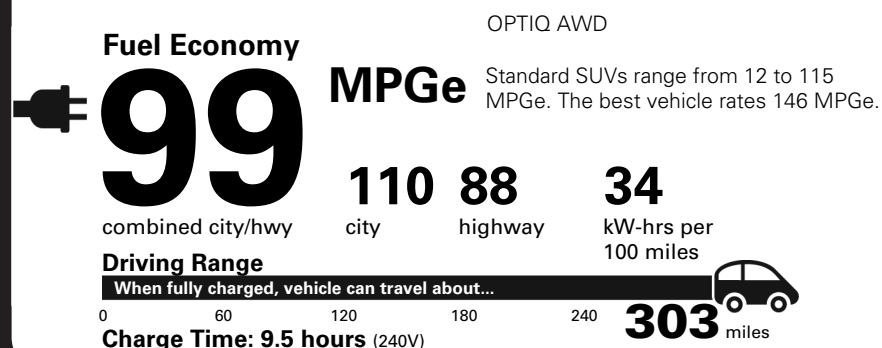

MANUFACTURER'S SUGGESTED RETAIL PRICE

STANDARD VEHICLE PRICE \$51,500.00

OPTIONS & PRICING

OPTIONS INSTALLED BY THE MANUFACTURER (MAY REPLACE STANDARD EQUIPMENT SHOWN)

- PROPULSION, ELECTRIC, AWD 3,500.00
- RADIANT RED TINTCOAT 1,225.00
- BLACK ROOF 600.00
- FLOOR LINER PACKAGE: (DEALER INSTALLED) 395.00
- INTERGRATED CARGO LINER
- CONTOURED FLOOR LINERS

Visit us at www.cadillac.com

TOTAL OPTIONS	\$5,720.00
TOTAL VEHICLE & OPTIONS	\$57,220.00
DESTINATION CHARGE	1,495.00

TOTAL VEHICLE PRICE* \$58,715.00

EPA DOT Fuel Economy and Environment

Electric Vehicle

You save \$4,250
in fuel costs over 5 years compared to the average new vehicle.

Annual fuel COST \$850

Actual results will vary for many reasons, including driving conditions and how you drive and maintain your vehicle. The average new vehicle gets 29 MPG and costs \$8,500 to fuel over 5 years. Cost estimates are based on 15,000 miles per year at \$0.17 per kW-hr. MPGe is miles per gasoline gallon equivalent. Vehicle emissions are a significant cause of climate change and smog.