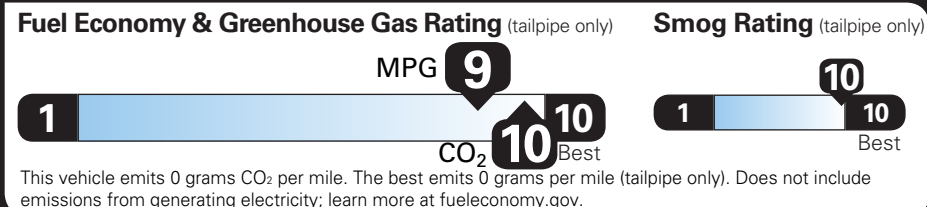

Actual results will vary for many reasons, including driving conditions and how you drive and maintain your vehicle. The average new vehicle gets 29 MPG and costs $8,500 to fuel over 5 years. Cost estimates are based on 15,000 miles per year at $0.17 per kW-hr. MPGe is miles per gasoline gallon equivalent. Vehicle emissions are a significant cause of climate change and smog.

fuel economy.gov
Calculate personalized estimates and compare vehicles

GOVERNMENT 5-STAR SAFETY RATINGS

This vehicle has not been rated by the government for overall vehicle score, frontal crash, side crash or rollover risk.

Source: National Highway Traffic Safety Administration (NHTSA)
www.safercar.gov or 1-888-327-4236

PARTS CONTENT INFORMATION

FOR VEHICLES IN THIS CARLINE:
U.S./CANADIAN PARTS CONTENT: 43%
MAJOR SOURCES OF FOREIGN PARTS CONTENT: CHINA 18% KOREA 17%

NOTE: PARTS CONTENT DOES NOT INCLUDE FINAL ASSEMBLY, DISTRIBUTION, OR OTHER NON-PARTS COSTS.

FOR THIS VEHICLE:
FINAL ASSEMBLY POINT: RAMOS ARIZPE, CZ MEXICO
COUNTRY OF ORIGIN: ENGINE (MOTOR): KOREA TRANSMISSION (ELECTRIC DRIVE UNIT): CHINA

This label has been applied pursuant to Federal law - Do not remove prior to delivery to the ultimate purchaser. *Includes Manufacturer's Recommended Pre-Delivery Service. Does not include dealer installed options and accessories not listed above, local taxes or license fees.

© 2009 General Motors LLC
GMLBL_PROD_0043 - 10/23/2023

Better drives start with OnStar®
Activate today

Learn more at onstar.com, or scan the QR code
onstar.com/privacy

ORDER NO FMZRZV SALES CODE E
SALES MODEL CODE 6MR26
DEALER NO 20939
FINAL ASSEMBLY:
RAMOS ARIZPE, CZ MEXICO

VIN 3GYK3EM45TS114562 REISSUE

DEALER TO WHOM DELIVERED
ALL AMERICAN CADILLAC
6580 W HOMETOWN BLVD
MUNCIE, IN 47304-5957