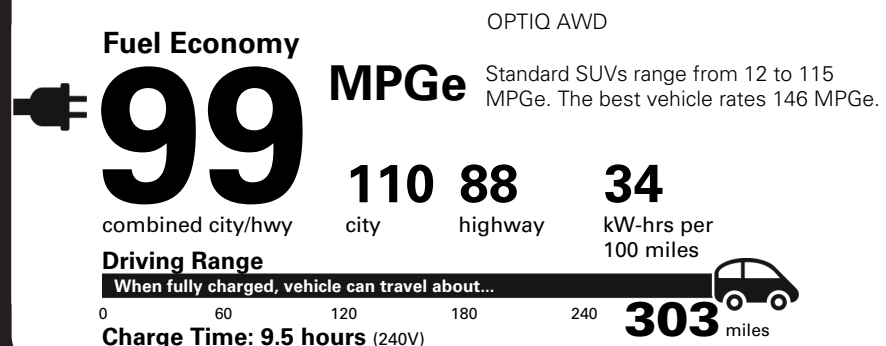

Visit us at www.cadillac.com

(DEALER INSTALLED)

TOTAL OPTIONS	\$5,100.00
TOTAL VEHICLE & OPTIONS	\$56,600.00
DESTINATION CHARGE	1,495.00

TOTAL VEHICLE PRICE* \$58,095.00

EPA DOT Fuel Economy and Environment

Electric Vehicle

You save \$4,250
in fuel costs over 5 years compared to the average new vehicle.

Annual fuel COST \$850

Actual results will vary for many reasons, including driving conditions and how you drive and maintain your vehicle. The average new vehicle gets 29 MPG and costs \$8,500 to fuel over 5 years. Cost estimates are based on 15,000 miles per year at \$0.17 per kW-hr. MPGe is miles per gasoline gallon equivalent. Vehicle emissions are a significant cause of climate change and smog.