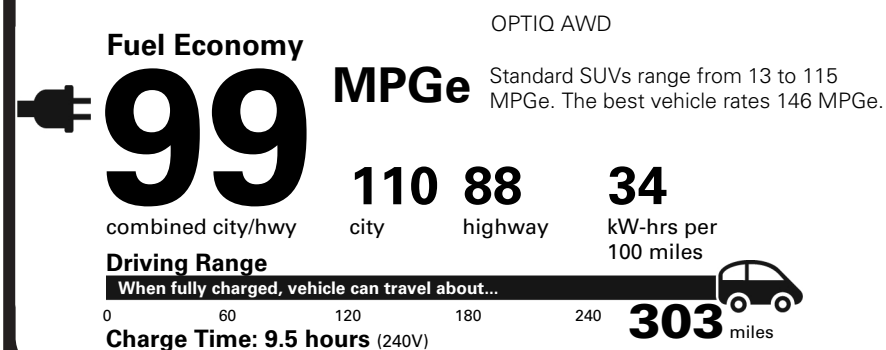

TOTAL OPTIONS	\$5,820.00
TOTAL VEHICLE & OPTIONS	\$57,320.00
DESTINATION CHARGE	1,795.00

TOTAL VEHICLE PRICE* \$59,115.00

EPA DOT Fuel Economy and Environment

Electric Vehicle

You save \$4,250
in fuel costs over 5 years compared to the average new vehicle.