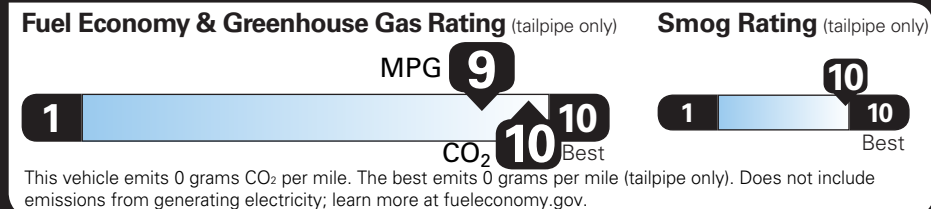

Actual results will vary for many reasons, including driving conditions and how you drive and maintain your vehicle. The average new vehicle gets 29 MPG and costs $8,500 to fuel over 5 years. Cost estimates are based on 15,000 miles per year at $0.17 per kW-hr. MPGe is miles per gasoline gallon equivalent. Vehicle emissions are a significant cause of climate change and smog.

fueleconomy.gov
Calculate personalized estimates and compare vehicles

GOVERNMENT 5-STAR SAFETY RATINGS

This vehicle has not been rated by the government for overall vehicle score, frontal crash, side crash or rollover risk.

Source: National Highway Traffic Safety Administration (NHTSA)
www.safercar.gov or 1-888-327-4236

PARTS CONTENT INFORMATION

FOR VEHICLES IN THIS CARLINE:
U.S./CANADIAN PARTS CONTENT: 43%
MAJOR SOURCES OF FOREIGN PARTS CONTENT: CHINA 18%
KOREA 17%

NOTE: PARTS CONTENT DOES NOT INCLUDE FINAL ASSEMBLY, DISTRIBUTION, OR OTHER NON-PARTS COSTS.

FOR THIS VEHICLE:
FINAL ASSEMBLY POINT:
RAMOS ARIZPE, CZ MEXICO
COUNTRY OF ORIGIN:
ENGINE (MOTOR): KOREA
TRANSMISSION (ELECTRIC DRIVE UNIT): CHINA

This label has been applied pursuant to Federal law - Do not remove prior to delivery to the ultimate purchaser. *Includes Manufacturer's Recommended Pre-Delivery Service. Does not include dealer installed options and accessories not listed above, local taxes or license fees.

© 2009 General Motors LLC
GMLBL_PROD_0044 - 11/01/2025

On Better drives start with OnStar®
Activate today

Learn more at onstar.com, or scan the QR code

onstar.com/privacy

ORDER NO FTTX0C SALES CODE E
SALES MODEL CODE 6MR26
DEALER NO 39981
FINAL ASSEMBLY:
RAMOS ARIZPE, CZ MEXICO

VIN 3GYK3EM40TS168464 REISSUE

DEALER TO WHOM DELIVERED
LUTHER CADILLAC
3500 HIGHWAY 61 NORTH
VADNAIS HEIGHTS, MN 55110-2714