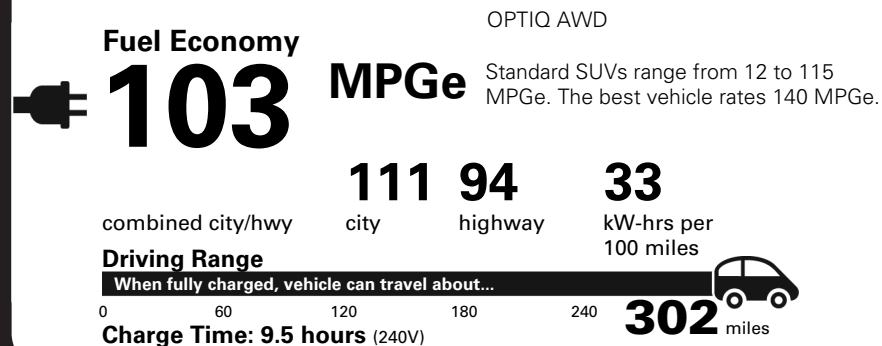

MANUFACTURER'S SUGGESTED RETAIL PRICE

STANDARD VEHICLE PRICE \$55,095.00

OPTIONS & PRICING

OPTIONS INSTALLED BY THE MANUFACTURER (MAY REPLACE STANDARD EQUIPMENT SHOWN)

COASTAL BLUE METALLIC 625.00

Visit us at www.cadillac.com

TOTAL VEHICLE PRICE* \$57,909.00

EPA DOT Fuel Economy and Environment

Electric Vehicle

You save \$5,500
in fuel costs over 5 years compared to the average new vehicle.

Annual fuel COST \$800

Actual results will vary for many reasons, including driving conditions and how you drive and maintain your vehicle. The average new vehicle gets 28 MPG and costs \$9,500 to fuel over 5 years. Cost estimates are based on 15,000 miles per year at \$0.16 per kW-hr. MPGe is miles per gasoline gallon equivalent. Vehicle emissions are a significant cause of climate change and smog.