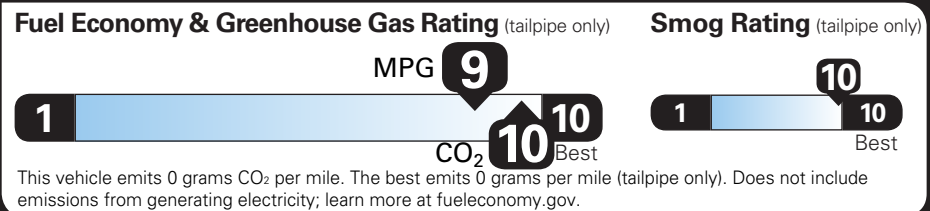

TOTAL VEHICLE PRICE* \$57,909.00

EPA DOT Fuel Economy and Environment

Electric Vehicle

You save \$5,500
in fuel costs over 5 years compared to the average new vehicle.

Annual fuel COST \$800

Actual results will vary for many reasons, including driving conditions and how you drive and maintain your vehicle. The average new vehicle gets 28 MPG and costs \$9,500 to fuel over 5 years. Cost estimates are based on 15,000 miles per year at \$0.16 per kW-hr. MPGe is miles per gasoline gallon equivalent. Vehicle emissions are a significant cause of climate change and smog.