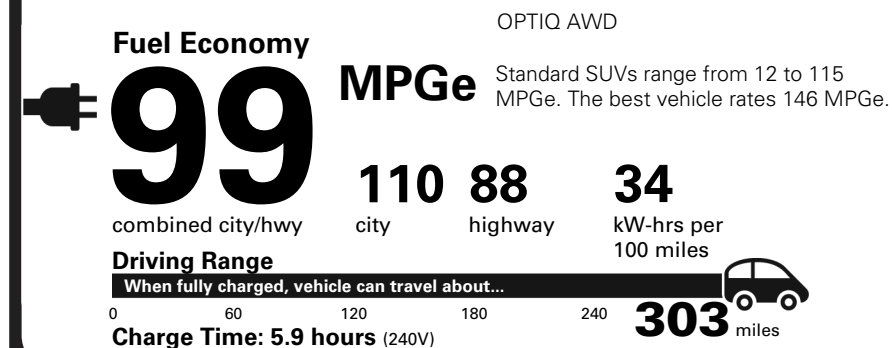

MANUFACTURER'S SUGGESTED RETAIL PRICE

STANDARD VEHICLE PRICE \$53,100.00

OPTIONS & PRICING

OPTIONS INSTALLED BY THE MANUFACTURER (MAY REPLACE STANDARD EQUIPMENT SHOWN)

- PROPULSION, ELECTRIC, AWD 3,500.00
- CHARGING MODULE, 19.2 KW AC 1,580.00
- TRAILER HITCH(DEALER INSTALLED) 1,120.00
- TRAILER HITCH BEZEL

TOTAL VEHICLE PRICE* \$63,115.00

EPA DOT Fuel Economy and Environment

Electric Vehicle

You save \$4,250
 in fuel costs over 5 years compared to the average new vehicle.

Annual fuel COST \$850

Actual results will vary for many reasons, including driving conditions and how you drive and maintain your vehicle. The average new vehicle gets 29 MPG and costs \$8,500 to fuel over 5 years. Cost estimates are based on 15,000 miles per year at \$0.17 per kW-hr. MPGe is miles per gasoline gallon equivalent. Vehicle emissions are a significant cause of climate change and smog.