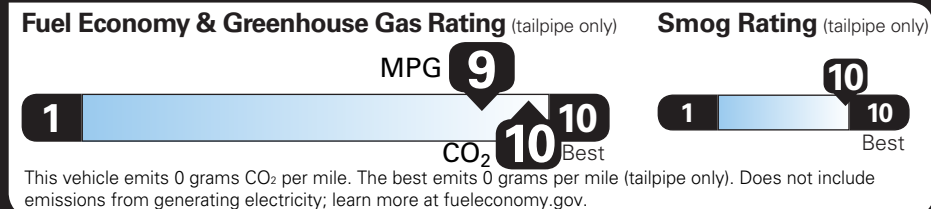

TOTAL VEHICLE PRICE* \$63,115.00

EPA DOT Fuel Economy and Environment

Electric Vehicle

You save \$4,250
 in fuel costs over 5 years compared to the average new vehicle.

Annual fuel COST \$850

Actual results will vary for many reasons, including driving conditions and how you drive and maintain your vehicle. The average new vehicle gets 29 MPG and costs \$8,500 to fuel over 5 years. Cost estimates are based on 15,000 miles per year at \$0.17 per kW-hr. MPGe is miles per gasoline gallon equivalent. Vehicle emissions are a significant cause of climate change and smog.