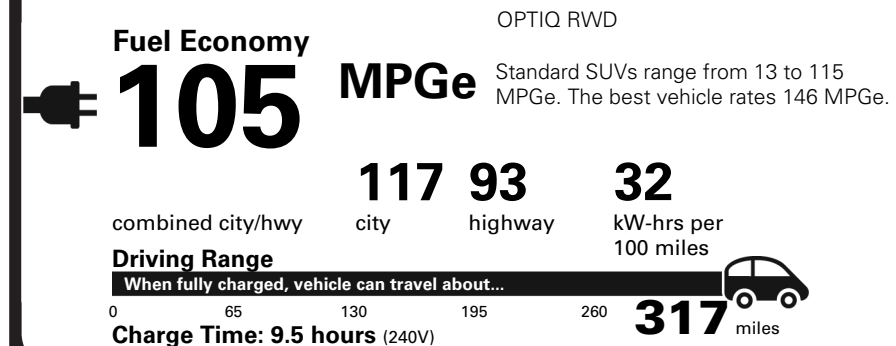

TOTAL OPTIONS \$395.00
TOTAL VEHICLE & OPTIONS \$51,295.00

DESTINATION CHARGE 1,795.00

TOTAL VEHICLE PRICE* \$53,090.00

EPA DOT Fuel Economy and Environment

Electric Vehicle

You save \$4,500
in fuel costs over 5 years compared to the average new vehicle.