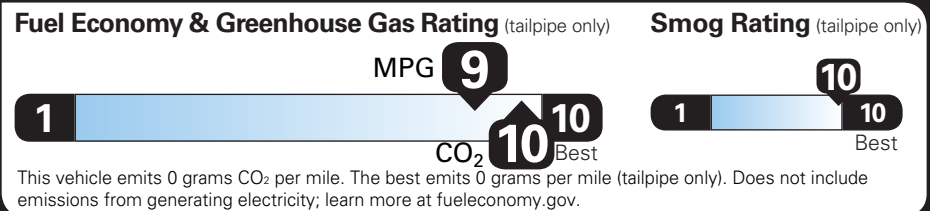

Actual results will vary for many reasons, including driving conditions and how you drive and maintain your vehicle. The average new vehicle gets 29 MPG and costs $8,500 to fuel over 5 years. Cost estimates are based on 15,000 miles per year at $0.17 per kW-hr. MPGe is miles per gasoline gallon equivalent. Vehicle emissions are a significant cause of climate change and smog.

fueleconomy.gov
Calculate personalized estimates and compare vehicles

GOVERNMENT 5-STAR SAFETY RATINGS

This vehicle has not been rated by the government for overall vehicle score, frontal crash, side crash or rollover risk.

Source: National Highway Traffic Safety Administration (NHTSA)
www.safercar.gov or 1-888-327-4236

Better drives start with OnStar®
Activate today

Learn more at onstar.com, or scan the QR code
onstar.com/privacy

PARTS CONTENT INFORMATION

FOR VEHICLES IN THIS CARLINE:
U.S./CANADIAN PARTS CONTENT: 43%
MAJOR SOURCES OF FOREIGN PARTS CONTENT: CHINA 18% KOREA 17%

NOTE: PARTS CONTENT DOES NOT INCLUDE FINAL ASSEMBLY, DISTRIBUTION, OR OTHER NON-PARTS COSTS.

FOR THIS VEHICLE:
FINAL ASSEMBLY POINT: RAMOS ARIZPE, CZ MEXICO
COUNTRY OF ORIGIN: ENGINE (MOTOR): KOREA TRANSMISSION (ELECTRIC DRIVE UNIT): CHINA

This label has been applied pursuant to Federal law - Do not remove prior to delivery to the ultimate purchaser. *Includes Manufacturer's Recommended Pre-Delivery Service. Does not include dealer installed options and accessories not listed above, local taxes or license fees.

© 2009 General Motors LLC
GMLBL_PROD_0044 - 11/01/2025

ORDER NO FTPN4V SALES CODE E
SALES MODEL CODE 6MP26
DEALER NO 39489
FINAL ASSEMBLY:
RAMOS ARIZPE, CZ MEXICO

VIN 3GYK3BM53TS168045 REISSUE

DEALER TO WHOM DELIVERED
PARKER CADILLAC, INC.
1700 N SHACKLEFORD RD
LITTLE ROCK, AR 72212-4096