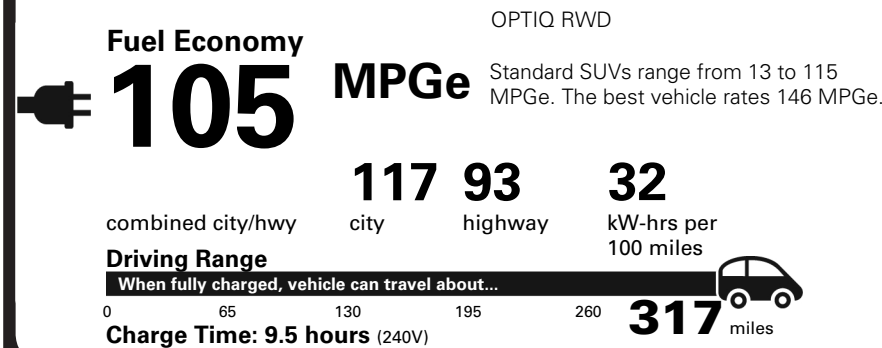

TOTAL OPTIONS \$1,120.00

TOTAL VEHICLE & OPTIONS \$52,020.00
DESTINATION CHARGE 1,795.00

TOTAL VEHICLE PRICE* \$53,815.00

EPA DOT Fuel Economy and Environment

Electric Vehicle

You save \$4,500
in fuel costs over 5 years
compared to the average new vehicle.