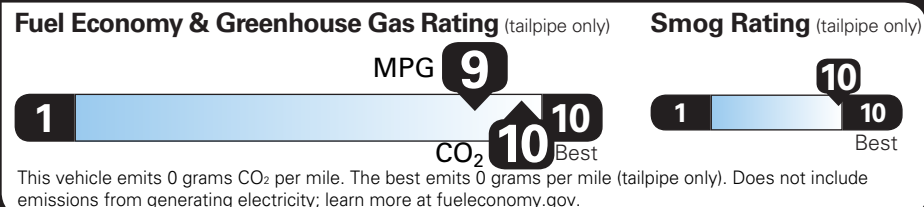

Actual results will vary for many reasons, including driving conditions and how you drive and maintain your vehicle. The average new vehicle gets 29 MPG and costs $8,500 to fuel over 5 years. Cost estimates are based on 15,000 miles per year at $0.17 per kW-hr. MPGe is miles per gasoline gallon equivalent. Vehicle emissions are a significant cause of climate change and smog.

fueleconomy.gov
Calculate personalized estimates and compare vehicles

GOVERNMENT 5-STAR SAFETY RATINGS

This vehicle has not been rated by the government for overall vehicle score, frontal crash, side crash or rollover risk.

Source: National Highway Traffic Safety Administration (NHTSA)
www.safercar.gov or 1-888-327-4236

PARTS CONTENT INFORMATION

FOR VEHICLES IN THIS CARLINE:
U.S./CANADIAN PARTS CONTENT: 43%
MAJOR SOURCES OF FOREIGN PARTS CONTENT: CHINA 18%
KOREA 17%

NOTE: PARTS CONTENT DOES NOT INCLUDE FINAL ASSEMBLY, DISTRIBUTION, OR OTHER NON-PARTS COSTS.

FOR THIS VEHICLE:
FINAL ASSEMBLY POINT: RAMOS ARIZPE, CZ MEXICO
COUNTRY OF ORIGIN: ENGINE (MOTOR): KOREA
TRANSMISSION (ELECTRIC DRIVE UNIT): CHINA

This label has been applied pursuant to Federal law - Do not remove prior to delivery to the ultimate purchaser. *Includes Manufacturer's Recommended Pre-Delivery Service. Does not include dealer installed options and accessories not listed above, local taxes or license fees.

© 2009 General Motors LLC
GMLBL_PROD_0043 - 10/23/2023

Better drives start with OnStar®
Activate today

Learn more at onstar.com, or scan the QR code
onstar.com/privacy

ORDER NO FPGSDB SALES CODE E
SALES MODEL CODE 6MP26
DEALER NO 20299
FINAL ASSEMBLY:
RAMOS ARIZPE, CZ MEXICO

VIN 3GYK3BM41TS122852 REISSUE

DEALER TO WHOM DELIVERED
GERMAIN CADILLAC OF EASTON
4200 MORSE CROSSING
COLUMBUS, OH 43219-3024