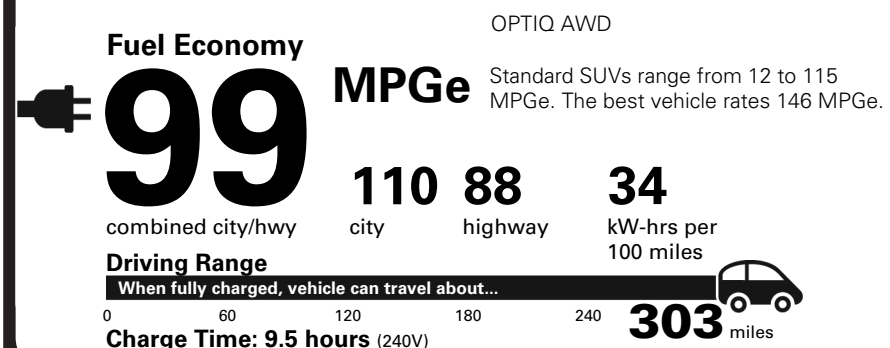

MANUFACTURER'S SUGGESTED RETAIL PRICE

STANDARD VEHICLE PRICE \$50,900.00

OPTIONS & PRICING

OPTIONS INSTALLED BY THE MANUFACTURER (MAY REPLACE STANDARD EQUIPMENT SHOWN)

PROPULSION, ELECTRIC, AWD	3,500.00
COASTAL BLUE METALLIC	625.00
BLACK ROOF	600.00

TOTAL OPTIONS	\$4,725.00
TOTAL VEHICLE & OPTIONS	\$55,625.00
DESTINATION CHARGE	1,495.00

TOTAL VEHICLE PRICE* \$57,120.00

EPA DOT Fuel Economy and Environment

Electric Vehicle

You save \$4,250
in fuel costs over 5 years compared to the average new vehicle.