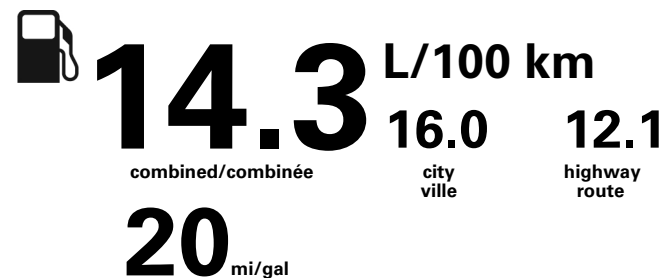

- SLT PREFERRED PACKAGE 1,250.00
- ADAPTIVE CRUISE CONTROL
- REAR SLIDING POWER WINDOW
- UNIVERSAL HOME REMOTE
- HEATED 2ND ROW OUTBOARD SEATS
- SIERRA SAFETY PLUS PACKAGE 1,120.00
- FRONT & REAR PARK ASSIST
- REAR CROSS TRAFFIC BRAKING
- REAR PEDESTRIAN ALERT
- HD SURROUND VISION
- TRAILER CAMERA PROVISIONS
- TRAILER SIDE BLIND ZONE ALERT
- SAFETY ALERT SEAT
- MAX TRAILERING PACKAGE 945.00
- 9.76" REAR AXLE
- ENHANCED COOLING RADIATOR
- HEAVIER DUTY REAR SPRINGS
- 220 AMP ALTERNATOR
- PROGRADE TRAILERING SYSTEM 320.00
- HITCH VIEW
- IN-VEHICLE TRAILERING APP
- 6.2L ECOTEC3 V8 ENGINE 3,485.00
- AUTOTRAC TWO-SPEED TRANSFER CASE

POWER SUNROOF	1,325.00
275/60R-20 ALL-TERRAIN TIRES	480.00
ACTIVE EXHAUST SYSTEM	455.00
3 YEARS SIRIUSXM. TERMS AT SIRIUSXM.CA/TERMS.	299.00
ENGINE BLOCK HEATER	195.00
GVWR: 3,311 KG (7,300 LB)	.00
REAR AXLE - 3.42 RATIO	.00
TOTAL OPTIONS/TOTAL EQUIPEMENT	$13,929.00
AIR CONDITIONING CHARGE/ FRAIS DE CLIMATISATION	100.00
SUB TOTAL / TOTAL PARTIEL	$90,528.00
DESTINATION CHARGE/ FRAIS DE TRANSPORT	2,700.00
SUB TOTAL / TOTAL PARTIEL	$93,228.00
MAXIMUM DEALER FEE	699.00

PRIX TOTAL PRICE* $93,927.00

Gasoline Vehicle
Véhicule à essence

Fuel Consumption / Consommation de carburant

Annual fuel **COST**
for an annual distance of 20,000 km, and an average fuel price of $1.75 per litre

$ 5 005

Coût annuel en carburant

pour une distance annuelle de 20 000 km, et un prix moyen du carburant de 1,75 $ par litre

Standard pickup trucks range from /

Les camionnettes ordinaires font entre

2.7 - 19.7 L_e/100 km

L_e is gasoline litre equivalent
L_e signifie litre équivalent d'essence

Carbon Dioxide Rating / Indice de dioxyde de carbone

Tailpipe emissions only / Émissions du tuyau d'échappement seulement

Smog Rating / Indice de Smog

Estimates are based on Government of Canada approved criteria and testing methods. Vehicle's actual fuel consumption will vary.

Estimations établies selon des méthodes d'essai et des critères approuvés par le gouvernement du Canada. La consommation de carburant réelle du véhicule variera.

For more information visit

vehicles.nrcan.gc.ca

Pour plus d'information visitez

vehicules.nrcan.gc.ca

This GM product, including all components, is produced for GM of Canada by various GM operations and suppliers to GM worldwide. Ce produit GM, y compris tous les éléments, est fabriqué pour la GM du Canada par divers établissements de GM et par des fournisseurs de GM à travers le monde. *Does not include Goods and Services Tax, Harmonized Sales Tax, Quebec Sales Tax, provincial taxes, license fees or dealer installed options and accessories not listed above. Does include Manufacturer's Recommended Pre-Delivery Service. *A l'exclusion de la taxe sur les produits et services, de la taxe de vente harmonisée, de la taxe de vente du Québec, des taxes provinciales, des droits d'immatriculation, et des options et accessoires installés par le concessionnaire qui ne figurent pas ci-dessus. Comprend la préparation à la route préconisée par le fabricant. Actual Retail Prices are set by dealer and may vary from prices hereon. Le prix de revente définitif, qui est du ressort du concessionnaire n'est pas nécessairement le même que celui indiqué sur cette étiquette.

GMLBL_PROD_0044 - 11/01/2025
© 2015 General Motors of Canada Company © 2015 Compagnie General Motors du Canada

ORD/COMM FZKWC9 SALES CODE/E
MOD/NO TK10743CODE DE VENTE
DLR/CONCESS 84777
FINAL ASSEMBLY/USINE D'ORIGINE:
SILAO, GJ MEXICO

VIN 3GTUDEL5TG357724 REISSUE

DELIVERED TO / DESTINATAIRE
CAPITAL GMC BUICK CADILLAC LTD.
4020 ROCHDALE BOULEVARD
REGINA, SK S4X 4P7

Activate today

Learn more at
onstar.ca or scan
the QR code

Better drives
start with OnStar®

ONSTAR.CA/EN/PRIVACY

SiriusXM

Scan now to
discover more about
the SiriusXM® trial