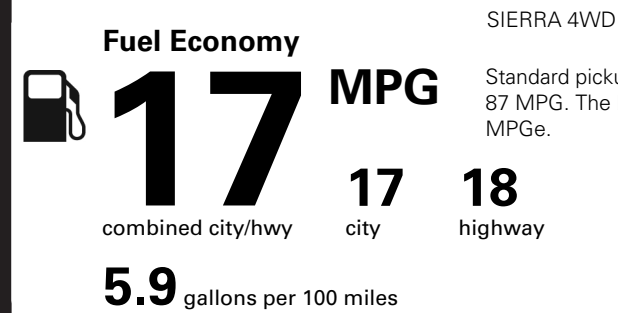

TOTAL OPTIONS	\$940.00
TOTAL VEHICLE & OPTIONS	\$54,340.00
DESTINATION CHARGE	2,595.00

TOTAL VEHICLE PRICE* \$56,935.00

EPA DOT Fuel Economy and Environment

Gasoline Vehicle

You spend \$6,000 more in fuel costs over 5 years compared to the average new vehicle.