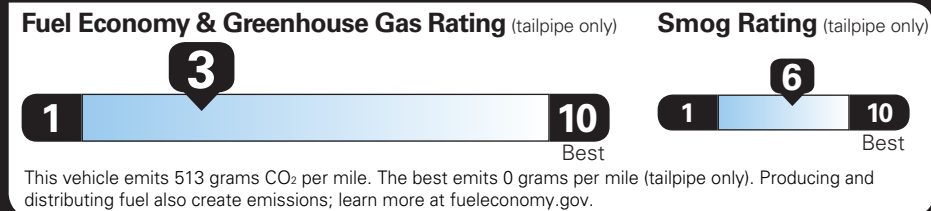

You spend $6,000 more in fuel costs over 5 years compared to the average new vehicle.

Annual fuel cost $2,900