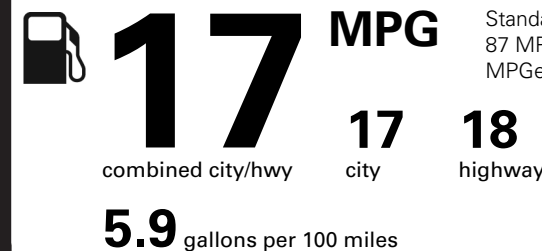

TOTAL OPTIONS	\$400.00
TOTAL VEHICLE & OPTIONS	\$53,800.00
DESTINATION CHARGE	2,595.00

TOTAL VEHICLE PRICE* \$56,395.00

EPA DOT Fuel Economy and Environment

Gasoline Vehicle

Fuel Economy

You spend \$6,000 more in fuel costs over 5 years compared to the average new vehicle.

Annual fuel cost \$2,900

Fuel Economy & Greenhouse Gas Rating (tailpipe only)

Smog Rating (tailpipe only)

Actual results will vary for many reasons, including driving conditions and how you drive and maintain your vehicle. The average new vehicle gets 29 MPG and costs \$8,500 to fuel over 5 years. Cost estimates are based on 15,000 miles per year at \$3.30 per gallon. MPGe is miles per gasoline gallon equivalent. Vehicle emissions are a significant cause of climate change and smog.