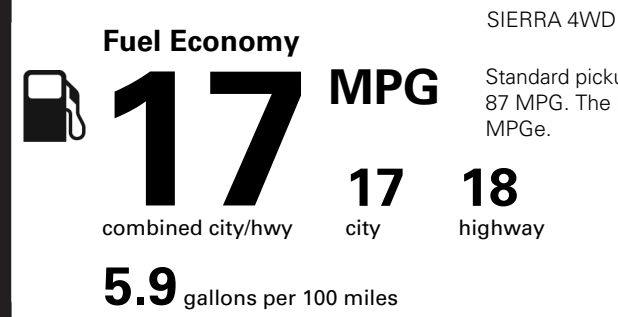

MANUFACTURER'S SUGGESTED RETAIL PRICE

STANDARD VEHICLE PRICE \$56,400.00

OPTIONS & PRICING

OPTIONS INSTALLED BY THE MANUFACTURER (MAY REPLACE STANDARD EQUIPMENT SHOWN)

6" BLACK ASSIST STEPS 850.00

(DEALER INSTALLED)	
ONYX BLACK	495.00
ALL-WEATHER FLOOR LINERS (DEALER INSTALLED)	265.00
GVWR 7,000 LBS. (3,175 KG)	INC.
REAR AXLE 3.42 RATIO	INC.
20" PAINTED HIGH GLOSS BLACK ALUMINUM WHEELS	INC.
TOTAL OPTIONS	\$1,610.00
TOTAL VEHICLE & OPTIONS	\$58,010.00
DESTINATION CHARGE	2,595.00
TOTAL BEFORE SAVINGS	\$60,605.00
TURBOMAX ENGINE CREDIT	-1,350.00

TOTAL VEHICLE PRICE* \$59,255.00

EPA DOT Fuel Economy and Environment

Gasoline Vehicle

You spend \$6,000 more in fuel costs over 5 years compared to the average new vehicle.

Annual fuel cost \$2,900

Actual results will vary for many reasons, including driving conditions and how you drive and maintain your vehicle. The average new vehicle gets 29 MPG and costs \$8,500 to fuel over 5 years. Cost estimates are based on 15,000 miles per year at \$3.30 per gallon. MPGe is miles per gasoline gallon equivalent. Vehicle emissions are a significant cause of climate change and smog.