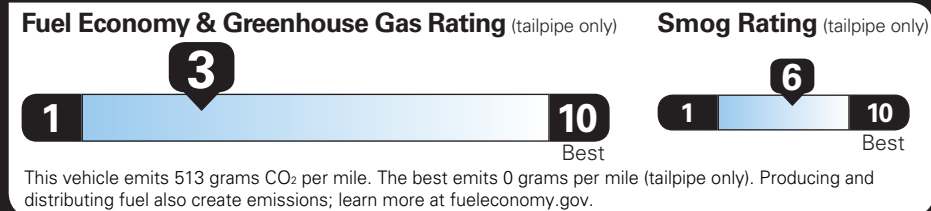

TOTAL VEHICLE PRICE* \$59,255.00

EPA DOT Fuel Economy and Environment

Gasoline Vehicle

You spend \$6,000 more in fuel costs over 5 years compared to the average new vehicle.

Annual fuel cost \$2,900

Actual results will vary for many reasons, including driving conditions and how you drive and maintain your vehicle. The average new vehicle gets 29 MPG and costs \$8,500 to fuel over 5 years. Cost estimates are based on 15,000 miles per year at \$3.30 per gallon. MPGe is miles per gasoline gallon equivalent. Vehicle emissions are a significant cause of climate change and smog.