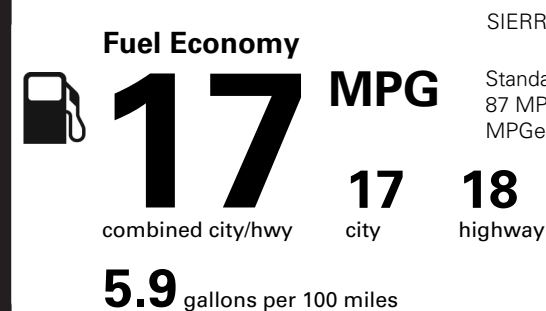

GVWR 7,000 LBS. (3,175 KG) INC.
REAR AXLE 3.42 RATIO INC.
20" PAINTED HIGH GLOSS BLACK ALUMINUM WHEELS INC.

TOTAL OPTIONS	\$895.00
TOTAL VEHICLE & OPTIONS	\$57,295.00
DESTINATION CHARGE	2,595.00
TOTAL BEFORE SAVINGS	\$59,890.00
TURBOMAX ENGINE CREDIT	-1,350.00

TOTAL VEHICLE PRICE* \$58,540.00

EPA DOT Fuel Economy and Environment

Gasoline Vehicle

You spend **\$6,000** more in fuel costs over 5 years compared to the average new vehicle.

Annual fuel cost **\$2,900**