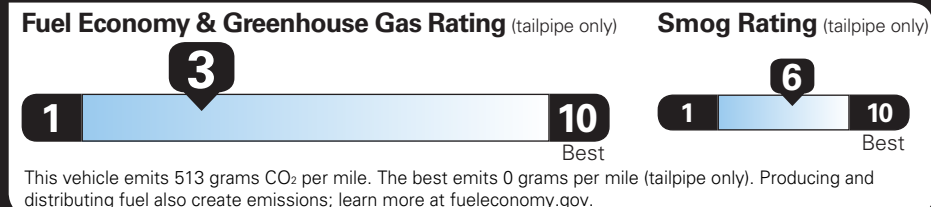

TOTAL VEHICLE PRICE* \$58,540.00

EPA DOT Fuel Economy and Environment

Gasoline Vehicle

You spend **\$6,000** more in fuel costs over 5 years compared to the average new vehicle.

Annual fuel cost **\$2,900**