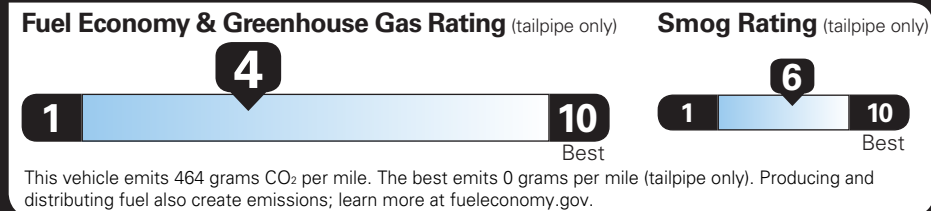

TOTAL OPTIONS	\$1,285.00
TOTAL VEHICLE & OPTIONS	\$45,285.00
DESTINATION CHARGE	2,595.00
TOTAL BEFORE SAVINGS	\$47,880.00
PRO VALUE PACKAGE AND TURBOMAX ENGINE CREDIT	-1,850.00

TOTAL VEHICLE PRICE* \$46,030.00

EPA DOT Fuel Economy and Environment

Gasoline Vehicle

You spend **\$4,000** more in fuel costs over 5 years compared to the average new vehicle.

Annual fuel cost **\$2,500**

Actual results will vary for many reasons, including driving conditions and how you drive and maintain your vehicle. The average new vehicle gets 29 MPG and costs \$8,500 to fuel over 5 years. Cost estimates are based on 15,000 miles per year at \$3.30 per gallon. MPGe is miles per gasoline gallon equivalent. Vehicle emissions are a significant cause of climate change and smog.