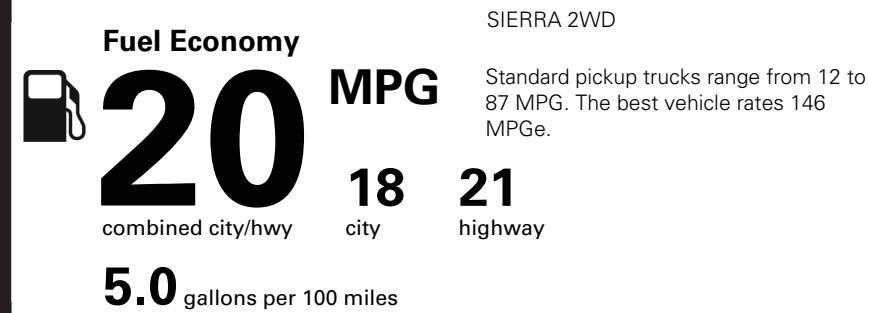

- 220 AMP ALTERNATOR
- STABILITRAK W/ TRAILER SWAY CONTROL & HILL START ASSIST
- BRAKE PAD MONITORING
- ALL-SEASON TIRES

CONNECTIVITY & TECHNOLOGY

- 8 YEARS ONSTAR BASICS SEE ONSTAR.COM FOR TERMS
- GMC INFOTAINMENT SYSTEM 7" DIAG. COLOR TOUCHSCREEN FEATURES BLUETOOTH AUDIO STREAMING, WIRELESS APPLE CARPLAY AND ANDROID AUTO CAPABLE
- PUSH BUTTON START

- 6-SPEAKER AUDIO SYSTEM
- REAR SEAT REMINDER

INTERIOR

- AIR CONDITIONING
- REAR HVAC VENTS
- POWER WINDOWS
- POWER DOOR LOCKS
- FRONT 40/20/40 BENCH SEATS W/ COVERED ARMREST STORAGE
- REAR 60/40 FOLDING BENCH SEAT
- RUBBERIZED-VINYL FLOOR COVERING

EXTERIOR

- CHROME BUMPERS
- CORNERSTEP REAR BUMPER

MANUFACTURER'S SUGGESTED RETAIL PRICE

STANDARD VEHICLE PRICE $44,000.00

OPTIONS & PRICING

OPTIONS INSTALLED BY THE MANUFACTURER (MAY REPLACE STANDARD EQUIPMENT SHOWN)

PRO VALUE PACKAGE	1,235.00
• EZ LIFT POWER LOCK AND RELEASE TAILGATE	
• TINTED GLASS	
• LED CARGO BED LIGHTING	
• REAR WINDOW DEFOGGER	
• OUTSIDE POWER MIRRORS	
• TRAILERING PACKAGE	
BLACK FRONT RECOVERY HOOKS	50.00
GVWR 6,800 LBS. (3,084 KG)	INC.
REAR AXLE 3.42 RATIO	INC.
17" PAINTED STEEL WHEELS	INC.

TOTAL OPTIONS	$1,285.00
TOTAL VEHICLE & OPTIONS	$45,285.00
DESTINATION CHARGE	2,595.00
TOTAL BEFORE SAVINGS	$47,880.00
PRO VALUE PACKAGE AND TURBOMAX ENGINE CREDIT	-1,850.00

TOTAL VEHICLE PRICE* $46,030.00

EPA DOT Fuel Economy and Environment

Gasoline Vehicle

You spend **$4,000** more in fuel costs over 5 years compared to the average new vehicle.

Annual fuel cost **$2,500**