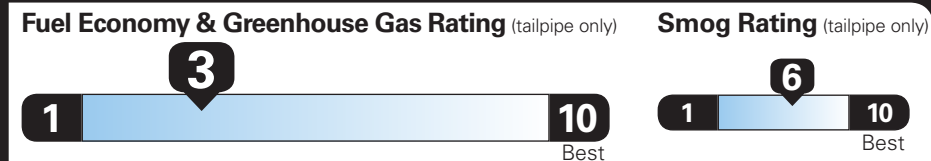

Actual results will vary for many reasons, including driving conditions and how you drive and maintain your vehicle. The average new vehicle gets 29 MPG and costs $8,500 to fuel over 5 years. Cost estimates are based on 15,000 miles per year at $3.30 per gallon. MPGe is miles per gasoline gallon equivalent. Vehicle emissions are a significant cause of climate change and smog.

fuel economy.gov

Calculate personalized estimates and compare vehicles

GOVERNMENT 5-STAR SAFETY RATINGS

Overall Vehicle Score **Not Rated**

Based on the combined ratings of frontal, side and rollover. Should ONLY be compared to other vehicles of similar size and weight.

Frontal Crash Driver Passenger **★★★★★**

Based on the risk of injury in a frontal impact. Should ONLY be compared to other vehicles of similar size and weight.

Side Crash Front seat Rear seat **Not Rated Not Rated**

Based on the risk of injury in a side impact.

Rollover **★★★★**

Based on the risk of rollover in a single-vehicle crash.

Star ratings range from 1 to 5 stars (★★★★★) with 5 being the highest. Source: National Highway Traffic Safety Administration (NHTSA) www.safercar.gov or 1-888-327-4236

PARTS CONTENT INFORMATION

FOR VEHICLES IN THIS CARLINE:
U.S./CANADIAN PARTS CONTENT: 38%
MAJOR SOURCES OF FOREIGN PARTS CONTENT: MEXICO 36%

NOTE: PARTS CONTENT DOES NOT INCLUDE FINAL ASSEMBLY, DISTRIBUTION, OR OTHER NON-PARTS COSTS.

FOR THIS VEHICLE:
FINAL ASSEMBLY POINT: SILAO, GJ MEXICO
COUNTRY OF ORIGIN: ENGINE: UNITED STATES TRANSMISSION: UNITED STATES

This label has been applied pursuant to Federal law - Do not remove prior to delivery to the ultimate purchaser. *Includes Manufacturer's Recommended Pre-Delivery Service. Does not include dealer installed options and accessories not listed above, local taxes or license fees.

© 2009 General Motors LLC GMLBL_PROD_0044 - 11/01/2025

ORDER NO FTRQ36 SALES CODE E
SALES MODEL CODE TC10543
DEALER NO 40174
FINAL ASSEMBLY:
SILAO, GJ MEXICO

VIN 3GTPHAED0TG272699 REISSUE

DEALER TO WHOM DELIVERED
LIBERTY GMC, INC.
8660 W BELL RD
PEORIA, AZ 85382-3708

Better drives start with OnStar®
Activate today

Learn more at onstar.com, or scan the QR code

onstar.com/privacy