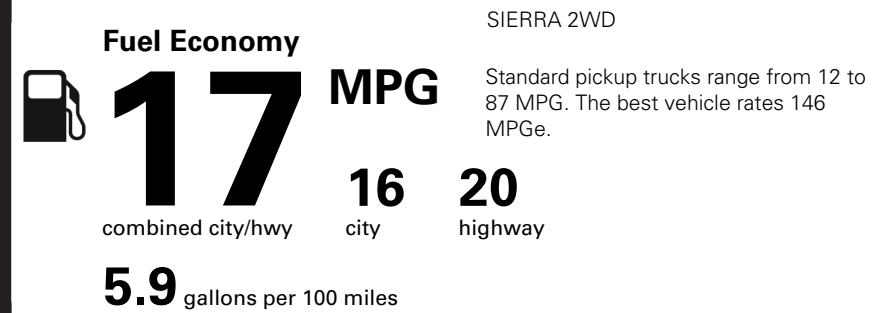

CONNECTIVITY & TECHNOLOGY

- 8 YEARS ONSTAR BASICS SEE ONSTAR.COM FOR TERMS
- GMC INFOTAINMENT SYSTEM 7" DIAG. COLOR TOUCHSCREEN FEATURES BLUETOOTH AUDIO STREAMING, WIRELESS APPLE CARPLAY AND ANDROID AUTO CAPABLE
- PUSH BUTTON START

- 6-SPEAKER AUDIO SYSTEM
- REAR SEAT REMINDER

INTERIOR

- AIR CONDITIONING
- REAR HVAC VENTS
- POWER WINDOWS
- POWER DOOR LOCKS
- FRONT 40/20/40 BENCH SEATS W/ COVERED ARMREST STORAGE
- REAR 60/40 FOLDING BENCH SEAT
- RUBBERIZED-VINYL FLOOR COVERING

EXTERIOR

- CHROME BUMPERS
- CORNERSTEP REAR BUMPER

MANUFACTURER'S SUGGESTED RETAIL PRICE

STANDARD VEHICLE PRICE $44,200.00

OPTIONS & PRICING

OPTIONS INSTALLED BY THE MANUFACTURER (MAY REPLACE STANDARD EQUIPMENT SHOWN)

ENGINE: 5.3L ECOTEC3 V8 W/ DFM	1,595.00
PRO VALUE PACKAGE	1,235.00
• EZ LIFT POWER LOCK AND RELEASE TAILGATE	
• TINTED GLASS	
• LED CARGO BED LIGHTING	
• REAR WINDOW DEFOGGER	
• OUTSIDE POWER MIRRORS	
• TRAILERING PACKAGE	
BEDLINER, SPRAY-ON	545.00
AUTO-LOCKING REAR DIFFERENTIAL	395.00
BLACK FRONT RECOVERY HOOKS	50.00
GVWR 6,900 LBS. (3,130 KG)	INC.
REAR AXLE - 3.23 RATIO	INC.
17" PAINTED STEEL WHEELS	INC.

TOTAL OPTIONS	$3,820.00
TOTAL VEHICLE & OPTIONS	$48,020.00
DESTINATION CHARGE	2,795.00
TOTAL BEFORE SAVINGS	$50,815.00
PRO VALUE PACKAGE DISCOUNT	-500.00

TOTAL VEHICLE PRICE* $50,315.00

EPA DOT Fuel Economy and Environment

Gasoline Vehicle

Annual fuel cost **$2,900**