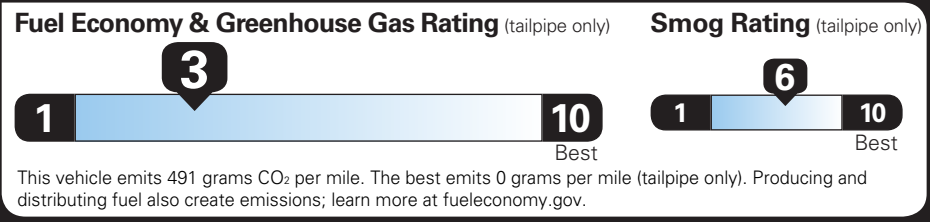

PERFORMANCE & MECHANICAL

- AUTOTRAC TRANSFER CASE
- 220 AMP ALTERNATOR
- STABILITRAK W/ TRAILER SWAY CONTROL & HILL START ASSIST
- BRAKE PAD MONITORING
- ALL-SEASON TIRES

CONNECTIVITY & TECHNOLOGY

- 8 YEARS ONSTAR BASICS SEE ONSTAR.COM FOR TERMS
- GMC INFOTAINMENT SYSTEM 7" DIAG. COLOR TOUCHSCREEN FEATURES BLUETOOTH AUDIO STREAMING, WIRELESS APPLE CARPLAY AND ANDROID AUTO CAPABLE

PUSH BUTTON START

INTERIOR

- AIR CONDITIONING
- POWER WINDOWS
- POWER DOOR LOCKS
- FRONT 40/20/40 BENCH SEATS W/ COVERED ARMREST STORAGE
- RUBBERIZED-VINYL FLOOR COVERING

EXTERIOR

- CHROME BUMPERS
- CORNERSTEP REAR BUMPER
- LOCKING TAILGATE
- FRONT RECOVERY HOOKS

MANUFACTURER'S SUGGESTED RETAIL PRICE

STANDARD VEHICLE PRICE $42,900.00

OPTIONS & PRICING

OPTIONS INSTALLED BY THE MANUFACTURER (MAY REPLACE STANDARD EQUIPMENT SHOWN)

BEDLINER, SPRAY-ON	545.00
GVWR 6,800 LBS. (3,084 KG)	INC.
REAR AXLE 3.42 RATIO	INC.
17" PAINTED STEEL WHEELS	INC.

TOTAL OPTIONS	$545.00
TOTAL VEHICLE & OPTIONS	$43,445.00
DESTINATION CHARGE	2,795.00
TOTAL BEFORE SAVINGS	$46,240.00
TURBOMAX ENGINE CREDIT	-1,350.00

TOTAL VEHICLE PRICE* $44,890.00

EPA DOT Fuel Economy and Environment

Gasoline Vehicle

SIERRA 4WD

Fuel Economy

18 MPG combined city/hwy

17 city

20 highway

5.6 gallons per 100 miles

You spend **$5,250** more in fuel costs over 5 years compared to the average new vehicle.

Annual fuel cost **$2,750**

Actual results will vary for many reasons, including driving conditions and how you drive and maintain your vehicle. The average new vehicle gets 29 MPG and costs $8,500 to fuel over 5 years. Cost estimates are based on 15,000 miles per year at $3.30 per gallon. MPGe is miles per gasoline gallon equivalent. Vehicle emissions are a significant cause of climate change and smog.

fuelconomy.gov
Calculate personalized estimates and compare vehicles

GOVERNMENT 5-STAR SAFETY RATINGS

Overall Vehicle Score ★★★★★
Based on the combined ratings of frontal, side and rollover. Should ONLY be compared to other vehicles of similar size and weight.

Frontal Crash ★★★★★
Based on the risk of injury in a frontal impact. Should ONLY be compared to other vehicles of similar size and weight.

Side Crash ★★★★★
Based on the risk of injury in a side impact.

Rollover ★★★★★
Based on the risk of rollover in a single-vehicle crash.

Star ratings range from 1 to 5 stars (★★★★★) with 5 being the highest.
Source: National Highway Traffic Safety Administration (NHTSA)
www.safercar.gov or 1-888-327-4236

PARTS CONTENT INFORMATION

FOR VEHICLES IN THIS CARLINE:
U.S./CANADIAN PARTS CONTENT: 38%
MAJOR SOURCES OF FOREIGN PARTS CONTENT: MEXICO 36%

NOTE: PARTS CONTENT DOES NOT INCLUDE FINAL ASSEMBLY, DISTRIBUTION, OR OTHER NON-PARTS COSTS.

FOR THIS VEHICLE:
FINAL ASSEMBLY POINT: SILAO, GJ MEXICO
COUNTRY OF ORIGIN: ENGINE: MEXICO TRANSMISSION: UNITED STATES

This label has been applied pursuant to Federal law - Do not remove prior to delivery to the ultimate purchaser. *Includes Manufacturer's Recommended Pre-Delivery Service. Does not include dealer installed options and accessories not listed above, local taxes or license fees.

© 2009 General Motors LLC
GMLBL_PROD_0044 - 11/01/2025

ORDER NO FWJMZN SALES CODE E
SALES MODEL CODE TK10703
DEALER NO 50536
FINAL ASSEMBLY:
SILAO, GJ MEXICO

VIN 3GTNUAEKXTG344087 REISSUE

DEALER TO WHOM DELIVERED
MOSES CADILLAC GMC, INC.
PO BOX 111
SAINT ALBANS, WV 25177

Better drives start with OnStar®
Activate today

Learn more at onstar.com, or scan the QR code

onstar.com/privacy