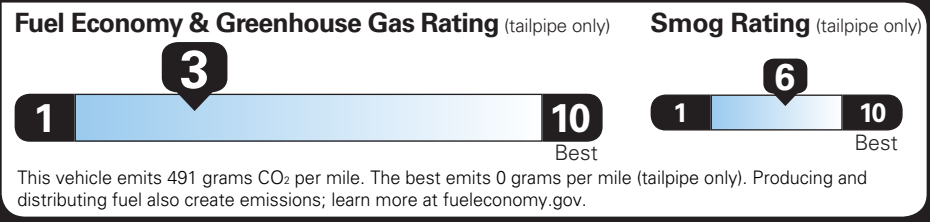

Fuel Economy

18 MPG combined city/hwy

17 MPG city

20 MPG highway

5.6 gallons per 100 miles

You spend **\$5,250** more in fuel costs over 5 years compared to the average new vehicle.

Annual fuel cost **\$2,750**