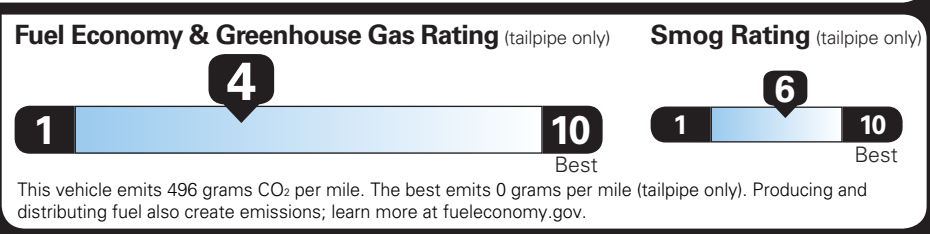

INTERIOR

- AIR CONDITIONING
- POWER WINDOWS
- POWER DOOR LOCKS
- FRONT 40/20/40 BENCH SEATS W/ COVERED ARMREST STORAGE
- RUBBERIZED-VINYL FLOOR COVERING

EXTERIOR

- CHROME BUMPERS
- CORNERSTEP REAR BUMPER
- FRONT RECOVERY HOOKS

MANUFACTURER'S SUGGESTED RETAIL PRICE

STANDARD VEHICLE PRICE $42,900.00

OPTIONS & PRICING

OPTIONS INSTALLED BY THE MANUFACTURER (MAY REPLACE STANDARD EQUIPMENT SHOWN)

- PRO VALUE PACKAGE 1,095.00
- EZ LIFT POWER LOCK AND RELEASE TAILGATE

Options Pricing

- TINTED GLASS
- LED CARGO BED LIGHTING
- REAR WINDOW DEFOGGER
- TRAILERING PACKAGE
- GVWR 6,800 LBS. (3,084 KG) INC.
- REAR AXLE 3.42 RATIO INC.
- 17" PAINTED STEEL WHEELS INC.

TOTAL OPTIONS	$1,095.00
TOTAL VEHICLE & OPTIONS	$43,995.00
DESTINATION CHARGE	1,995.00
TOTAL BEFORE SAVINGS	$45,990.00
TURBO MAX ENGINE CREDIT	-1,850.00
2.7L TURBO HIGH-OUTPUT ENGINE CREDIT	

TOTAL VEHICLE PRICE* $44,140.00

EPA DOT Fuel Economy and Environment

Gasoline Vehicle

SIERRA 4WD

Fuel Economy

18 MPG
combined city/hwy

17 MPG
city

19 MPG
highway

5.6 gallons per 100 miles

You spend $5,000 more in fuel costs over 5 years compared to the average new vehicle.

Standard pickup trucks range from 12 to 84 MPG. The best vehicle rates 140 MPGe.

Annual fuel cost $2,900

Actual results will vary for many reasons, including driving conditions and how you drive and maintain your vehicle. The average new vehicle gets 28 MPG and costs $9,500 to fuel over 5 years. Cost estimates are based on 15,000 miles per year at $3.50 per gallon. MPGe is miles per gasoline gallon equivalent. Vehicle emissions are a significant cause of climate change and smog.

fuel economy.gov
Calculate personalized estimates and compare vehicles

GOVERNMENT 5-STAR SAFETY RATINGS

This vehicle has not been rated by the government for overall vehicle score, frontal crash, side crash or rollover risk.

Source: National Highway Traffic Safety Administration (NHTSA)
www.safercar.gov or 1-888-327-4236

Equipped with the safety and security of OnStar®

Visit onstar.com for details.

onstar.com/privacy

PARTS CONTENT INFORMATION

FOR VEHICLES IN THIS CARLINE:
U.S./CANADIAN PARTS CONTENT: 37%
MAJOR SOURCES OF FOREIGN PARTS CONTENT: MEXICO 37%

NOTE: PARTS CONTENT DOES NOT INCLUDE FINAL ASSEMBLY, DISTRIBUTION, OR OTHER NON-PARTS COSTS.

FOR THIS VEHICLE:
FINAL ASSEMBLY POINT: SILAO, GJ MEXICO
COUNTRY OF ORIGIN: ENGINE: MEXICO
TRANSMISSION: UNITED STATES

This label has been applied pursuant to Federal law - Do not remove prior to delivery to the ultimate purchaser. *Includes Manufacturer's Recommended Pre-Delivery Service. Does not include dealer installed options and accessories not listed above, local taxes or license fees.

© 2009 General Motors LLC
GMLBL_PROD_0043 - 10/23/2023

ORDER NO DRCW59 SALES CODE E
SALES MODEL CODE TK10703
DEALER NO 14777
FINAL ASSEMBLY:
SILAO, GJ MEXICO

VIN 3GTNUAEKXSG109784 REISSUE

DEALER TO WHOM DELIVERED
MCCARTHY AUTO WORLD
3350 129TH AVE NW
COON RAPIDS, MN 55448-1020