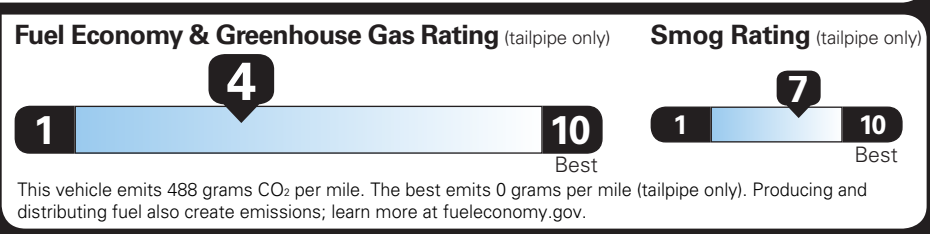

- 3 YEARS REMOTE ACCESS PLAN; ONSTAR & WI-FI DATA CAPABLE SEE ONSTAR.COM FOR TERMS
- GMC INFOTAINMENT SYSTEM 7" DIAG. COLOR TOUCHSCREEN FEATURES BLUETOOTH AUDIO STREAMING, WIRELESS APPLE CARPLAY AND ANDROID AUTO CAPABLE

EXTERIOR

- PUSH BUTTON START
- **INTERIOR**
- AIR CONDITIONING
- POWER WINDOWS
- POWER DOOR LOCKS
- FRONT 40/20/40 BENCH SEATS W/ COVERED ARMREST STORAGE
- RUBBERIZED-VINYL FLOOR COVERING
- **EXTERIOR**
- CHROME BUMPERS
- CORNERSTEP REAR BUMPER
- FRONT RECOVERY HOOKS

MANUFACTURER'S SUGGESTED RETAIL PRICE
STANDARD VEHICLE PRICE $42,300.00

OPTIONS & PRICING

OPTIONS INSTALLED BY THE MANUFACTURER (MAY REPLACE STANDARD EQUIPMENT SHOWN)
PRO VALUE PACKAGE 1,320.00

EXTERIOR

- EZ LIFT POWER LOCK AND RELEASE TAILGATE
- TINTED GLASS
- LED CARGO BED LIGHTING
- REAR WINDOW DEFOGGER
- CRUISE CONTROL
- TRAILERING PACKAGE
- GVWR 6,800 LBS. (3,084 KG) INC.
- REAR AXLE 3.42 RATIO INC.
- 17" PAINTED STEEL WHEELS INC.

TOTAL OPTIONS	$1,320.00
TOTAL VEHICLE & OPTIONS	$43,620.00
DESTINATION CHARGE	1,995.00
TOTAL BEFORE SAVINGS	$45,615.00
TURBO MAX ENGINE CREDIT	-1,850.00
2.7L TURBO HIGH-OUTPUT ENGINE CREDIT	

TOTAL VEHICLE PRICE* $43,765.00

EPA DOT Fuel Economy and Environment

Gasoline Vehicle

SIERRA 4WD

Fuel Economy

18 MPG combined city/hwy

17 city

20 highway

5.6 gallons per 100 miles

You spend **$5,250** more in fuel costs over 5 years compared to the average new vehicle.

Annual fuel cost **$3,000**

Actual results will vary for many reasons, including driving conditions and how you drive and maintain your vehicle. The average new vehicle gets 28 MPG and costs $9,750 to fuel over 5 years. Cost estimates are based on 15,000 miles per year at $3.60 per gallon. MPGe is miles per gasoline gallon equivalent. Vehicle emissions are a significant cause of climate change and smog.

fuelconomy.gov
Calculate personalized estimates and compare vehicles

GOVERNMENT 5-STAR SAFETY RATINGS

Overall Vehicle Score Not Rated

Based on the combined ratings of frontal, side and rollover. Should ONLY be compared to other vehicles of similar size and weight.

Frontal Crash	Driver Passenger	Not Rated
Based on the risk of injury in a frontal impact. Should ONLY be compared to other vehicles of similar size and weight.		
Side Crash	Front seat Rear seat	★★★★★ Not Rated
Based on the risk of injury in a side impact.		
Rollover		★★★★
Based on the risk of rollover in a single-vehicle crash.		

Star ratings range from 1 to 5 stars (★★★★★) with 5 being the highest.
Source: National Highway Traffic Safety Administration (NHTSA)
www.safercar.gov or 1-888-327-4236

PARTS CONTENT INFORMATION

FOR VEHICLES IN THIS CARLINE:
U.S./CANADIAN PARTS CONTENT: 37%
MAJOR SOURCES OF FOREIGN PARTS CONTENT: MEXICO 36%

NOTE: PARTS CONTENT DOES NOT INCLUDE FINAL ASSEMBLY, DISTRIBUTION, OR OTHER NON-PARTS COSTS.

FOR THIS VEHICLE:
FINAL ASSEMBLY POINT: SILAO, GJ MEXICO
COUNTRY OF ORIGIN: ENGINE: MEXICO TRANSMISSION: UNITED STATES

This label has been applied pursuant to Federal law - Do not remove prior to delivery to the ultimate purchaser. *Includes Manufacturer's Recommended Pre-Delivery Service. Does not include dealer installed options and accessories not listed above, local taxes or license fees.

© 2009 General Motors LLC
GMLBL_PROD_0043 - 10/23/2023

ORDER NO DMCH6N SALES CODE E
SALES MODEL CODE TK10703
DEALER NO 23434
FINAL ASSEMBLY:
SILAO, GJ MEXICO

VIN 3GTNUAEK8RG379509 REISSUE
DEALER TO WHOM DELIVERED
BILLION COMMUNITY, INC.
2733 MORMAN TREK
IOWA CITY, IA 52240-8606

Equipped with the safety and security of OnStar®
Visit onstar.com for details.
onstar.com/privacy