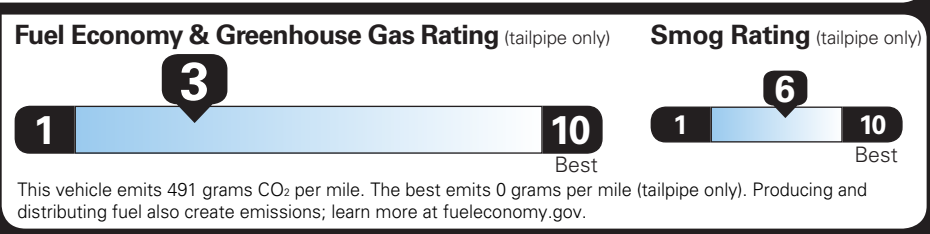

CONNECTIVITY & TECHNOLOGY

- 8 YEARS ONSTAR BASICS SEE ONSTAR.COM FOR TERMS
- GMC INFOTAINMENT SYSTEM 7" DIAG. COLOR TOUCHSCREEN FEATURES BLUETOOTH AUDIO STREAMING, WIRELESS APPLE CARPLAY AND ANDROID AUTO CAPABLE

PUSH BUTTON START

INTERIOR

- AIR CONDITIONING
- POWER WINDOWS
- POWER DOOR LOCKS
- FRONT 40/20/40 BENCH SEATS W/ COVERED ARMREST STORAGE
- RUBBERIZED-VINYL FLOOR COVERING

EXTERIOR

- CHROME BUMPERS
- CORNERSTEP REAR BUMPER
- FRONT RECOVERY HOOKS

MANUFACTURER'S SUGGESTED RETAIL PRICE

STANDARD VEHICLE PRICE $42,900.00

OPTIONS & PRICING

OPTIONS INSTALLED BY THE MANUFACTURER (MAY REPLACE STANDARD EQUIPMENT SHOWN)

PRO VALUE PACKAGE 1,095.00

EZ LIFT POWER LOCK AND RELEASE TAILGATE

1. TINTED GLASS
   - LED CARGO BED LIGHTING
   - REAR WINDOW DEFOGGER
   - TRAILERING PACKAGE
2. GVWR 6,800 LBS. (3,084 KG) INC.
   REAR AXLE 3.42 RATIO INC.
   17" PAINTED STEEL WHEELS INC.

TOTAL OPTIONS $1,095.00

TOTAL VEHICLE & OPTIONS $43,995.00

DESTINATION CHARGE 2,795.00

TOTAL BEFORE SAVINGS $46,790.00

PRO VALUE PACKAGE AND TURBOMAX ENGINE CREDIT -1,850.00

TOTAL VEHICLE PRICE* $44,940.00

EPA DOT Fuel Economy and Environment

Gasoline Vehicle

SIERRA 4WD

Fuel Economy

18 MPG combined city/hwy

17 MPG city

20 MPG highway

5.6 gallons per 100 miles

You spend **$5,250** more in fuel costs over 5 years compared to the average new vehicle.

Annual fuel cost **$2,750**

Actual results will vary for many reasons, including driving conditions and how you drive and maintain your vehicle. The average new vehicle gets 29 MPG and costs $8,500 to fuel over 5 years. Cost estimates are based on 15,000 miles per year at $3.30 per gallon. MPGe is miles per gasoline gallon equivalent. Vehicle emissions are a significant cause of climate change and smog.

fuel economy.gov
Calculate personalized estimates and compare vehicles

GOVERNMENT 5-STAR SAFETY RATINGS

Overall Vehicle Score ★★★★★
Based on the combined ratings of frontal, side and rollover. Should ONLY be compared to other vehicles of similar size and weight.

Frontal Crash ★★★★★
Based on the risk of injury in a frontal impact. Should ONLY be compared to other vehicles of similar size and weight.

Side Crash ★★★★★
Based on the risk of injury in a side impact.

Rollover ★★★★★
Based on the risk of rollover in a single-vehicle crash.

Star ratings range from 1 to 5 stars (★★★★★) with 5 being the highest.
Source: National Highway Traffic Safety Administration (NHTSA)
www.safercar.gov or 1-888-327-4236

PARTS CONTENT INFORMATION

FOR VEHICLES IN THIS CARLINE:
U.S./CANADIAN PARTS CONTENT: 38%
MAJOR SOURCES OF FOREIGN PARTS CONTENT: MEXICO 36%

NOTE: PARTS CONTENT DOES NOT INCLUDE FINAL ASSEMBLY, DISTRIBUTION, OR OTHER NON-PARTS COSTS.

FOR THIS VEHICLE:
FINAL ASSEMBLY POINT:
SILAO, GJ MEXICO
COUNTRY OF ORIGIN:
ENGINE: MEXICO
TRANSMISSION: UNITED STATES

This label has been applied pursuant to Federal law - Do not remove prior to delivery to the ultimate purchaser. *Includes Manufacturer's Recommended Pre-Delivery Service. Does not include dealer installed options and accessories not listed above, local taxes or license fees.

© 2009 General Motors LLC
GMLBL_PROD_0044 - 11/01/2025

Better drives start with OnStar®
Activate today
Learn more at onstar.com, or scan the QR code
onstar.com/privacy

WARNING
Cancer and Reproductive Harm
www.P65Warnings.ca.gov/passenger-vehicle
SEE OWNER'S MANUAL

ORDER NO FVCB4W SALES CODE E
SALES MODEL CODE TK10703
DEALER NO 50870
FINAL ASSEMBLY:
SILAO, GJ MEXICO

VIN 3GTNUAEK7TG329918 REISSUE

DEALER TO WHOM DELIVERED
HONOR GMC
2202 NATIONAL CITY BLVD
NATIONAL CITY, CA 91950-6506