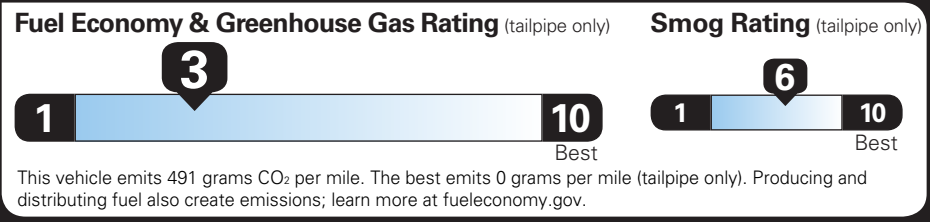

INTERIOR

- AIR CONDITIONING
- FRONT 40/20/40 BENCH SEATS W/ COVERED ARMREST STORAGE
- RUBBERIZED-VINYL FLOOR COVERING

EXTERIOR

- CHROME BUMPERS
- CORNERSTEP REAR BUMPER
- FRONT RECOVERY HOOKS

MANUFACTURER'S SUGGESTED RETAIL PRICE

STANDARD VEHICLE PRICE $43,100.00

OPTIONS & PRICING

OPTIONS INSTALLED BY THE MANUFACTURER (MAY REPLACE STANDARD EQUIPMENT SHOWN)

- PRO VALUE PACKAGE 1,095.00
- EZ LIFT POWER LOCK AND RELEASE TAILGATE
- TINTED GLASS
- LED CARGO BED LIGHTING

REAR WINDOW DEFOGGER

- TRAILERING PACKAGE
- 17" 6-SPOKE BRIGHT SILVER 350.00
- PAINTED ALUMINUM WHEELS
- 10-WAY POWER DRIVER SEAT ADJUSTER 290.00
- 120-VOLT INTERIOR & BED-MOUNTED OUTLETS 225.00
- ALL TERRAIN TIRES 200.00
- GVWR 6,900 LBS. (3,130 KG) INC.
- REAR AXLE 3.42 RATIO INC.

TOTAL OPTIONS $2,160.00

TOTAL VEHICLE & OPTIONS $45,260.00

DESTINATION CHARGE 2,595.00

TOTAL BEFORE SAVINGS $47,855.00

PRO VALUE PACKAGE AND TURBOMAX ENGINE CREDIT -1,850.00

TOTAL VEHICLE PRICE* $46,005.00

EPA DOT Fuel Economy and Environment

Gasoline Vehicle

SIERRA 4WD

Fuel Economy

18 MPG combined city/hwy

17 MPG city

20 MPG highway

5.6 gallons per 100 miles

You spend **$5,250** more in fuel costs over 5 years compared to the average new vehicle.

Standard pickup trucks range from 12 to 87 MPG. The best vehicle rates 146 MPGe.

Annual fuel cost $2,750

Actual results will vary for many reasons, including driving conditions and how you drive and maintain your vehicle. The average new vehicle gets 29 MPG and costs $8,500 to fuel over 5 years. Cost estimates are based on 15,000 miles per year at $3.30 per gallon. MPGe is miles per gasoline gallon equivalent. Vehicle emissions are a significant cause of climate change and smog.

fueleconomy.gov
Calculate personalized estimates and compare vehicles

GOVERNMENT 5-STAR SAFETY RATINGS

This vehicle has not been rated by the government for overall vehicle score, frontal crash, side crash or rollover risk.

Source: National Highway Traffic Safety Administration (NHTSA)
www.safercar.gov or 1-888-327-4236

PARTS CONTENT INFORMATION

FOR VEHICLES IN THIS CARLINE:
U.S./CANADIAN PARTS CONTENT: 38%
MAJOR SOURCES OF FOREIGN PARTS CONTENT: MEXICO 36%

NOTE: PARTS CONTENT DOES NOT INCLUDE FINAL ASSEMBLY, DISTRIBUTION, OR OTHER NON-PARTS COSTS.

FOR THIS VEHICLE:
FINAL ASSEMBLY POINT: SILAO, GJ MEXICO
COUNTRY OF ORIGIN: ENGINE: MEXICO
TRANSMISSION: UNITED STATES

This label has been applied pursuant to Federal law - Do not remove prior to delivery to the ultimate purchaser. *Includes Manufacturer's Recommended Pre-Delivery Service. Does not include dealer installed options and accessories not listed above, local taxes or license fees.

© 2009 General Motors LLC
GMLBL_PROD_0043 - 10/23/2023

Better drives start with OnStar®
Activate today

Learn more at onstar.com, or scan the QR code
onstar.com/privacy

ORDER NO FJSBXD SALES CODE E
SALES MODEL CODE TK10903
DEALER NO 30183
FINAL ASSEMBLY:
SILAO, GJ MEXICO

VIN 3GTNUAEK6TG124090 REISSUE

DEALER TO WHOM DELIVERED
MILLER BUICK GMC
PO BOX 7188
SAINT CLOUD, MN 56302-7188