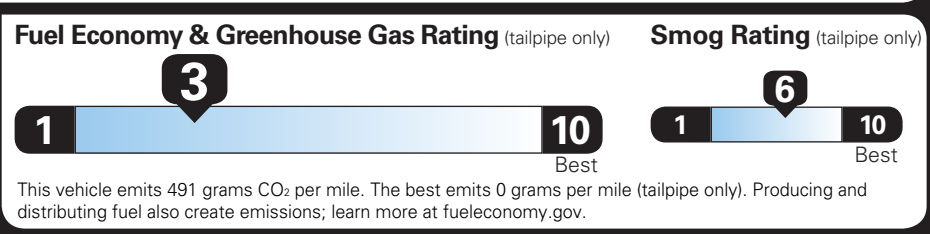

PERFORMANCE & MECHANICAL

- AUTOTRAC TRANSFER CASE
- 220 AMP ALTERNATOR
- STABILITRAK W/ TRAILER SWAY CONTROL & HILL START ASSIST
- BRAKE PAD MONITORING

CONNECTIVITY & TECHNOLOGY

- 8 YEARS ONSTAR BASICS SEE ONSTAR.COM FOR TERMS
- GMC INFOTAINMENT SYSTEM 7" DIAG. COLOR TOUCHSCREEN FEATURES BLUETOOTH AUDIO STREAMING, WIRELESS APPLE CARPLAY AND ANDROID AUTO CAPABLE
- PUSH BUTTON START

INTERIOR

- AIR CONDITIONING
- FRONT 40/20/40 BENCH SEATS W/ COVERED ARMREST STORAGE
- RUBBERIZED-VINYL FLOOR COVERING

EXTERIOR

- CHROME BUMPERS
- CORNERSTEP REAR BUMPER
- LOCKING TAILGATE
- FRONT RECOVERY HOOKS

MANUFACTURER'S SUGGESTED RETAIL PRICE

STANDARD VEHICLE PRICE $43,100.00

OPTIONS & PRICING

OPTIONS INSTALLED BY THE MANUFACTURER (MAY REPLACE STANDARD EQUIPMENT SHOWN)

AUTO-LOCKING REAR DIFFERENTIAL	395.00
TRAILERING PACKAGE	395.00
ALL TERRAIN TIRES	200.00
GVWR 6,900 LBS. (3,130 KG)	INC.

REAR AXLE 3.42 RATIO	INC.
17" PAINTED STEEL WHEELS	INC.

TOTAL OPTIONS	$990.00
TOTAL VEHICLE & OPTIONS	$44,090.00
DESTINATION CHARGE	2,795.00
TOTAL BEFORE SAVINGS	$46,885.00
TURBOMAX ENGINE CREDIT	-1,350.00

TOTAL VEHICLE PRICE* $45,535.00

EPA DOT Fuel Economy and Environment

Gasoline Vehicle

SIERRA 4WD

Fuel Economy

18 MPG combined city/hwy

17 MPG city

20 MPG highway

5.6 gallons per 100 miles

You spend **$5,250** more in fuel costs over 5 years compared to the average new vehicle.

Annual fuel cost **$2,750**

Actual results will vary for many reasons, including driving conditions and how you drive and maintain your vehicle. The average new vehicle gets 29 MPG and costs $8,500 to fuel over 5 years. Cost estimates are based on 15,000 miles per year at $3.30 per gallon. MPGe is miles per gasoline gallon equivalent. Vehicle emissions are a significant cause of climate change and smog.

fuelconomy.gov
Calculate personalized estimates and compare vehicles

GOVERNMENT 5-STAR SAFETY RATINGS

Overall Vehicle Score ★★★★★

Based on the combined ratings of frontal, side and rollover. Should ONLY be compared to other vehicles of similar size and weight.

Frontal Crash	Driver Passenger	★★★★★
Based on the risk of injury in a frontal impact. Should ONLY be compared to other vehicles of similar size and weight.		
Side Crash	Front seat Rear seat	★★★★★ Not Rated
Based on the risk of injury in a side impact.		
Rollover		★★★★★
Based on the risk of rollover in a single-vehicle crash.		

Star ratings range from 1 to 5 stars (★★★★★) with 5 being the highest. Source: National Highway Traffic Safety Administration (NHTSA) www.safercar.gov or 1-888-327-4236

PARTS CONTENT INFORMATION

FOR VEHICLES IN THIS CARLINE:
U.S./CANADIAN PARTS CONTENT: 38%
MAJOR SOURCES OF FOREIGN PARTS CONTENT: MEXICO 36%

NOTE: PARTS CONTENT DOES NOT INCLUDE FINAL ASSEMBLY, DISTRIBUTION, OR OTHER NON-PARTS COSTS.

FOR THIS VEHICLE:
FINAL ASSEMBLY POINT: SILAO, GJ MEXICO
COUNTRY OF ORIGIN: ENGINE: MEXICO TRANSMISSION: UNITED STATES

This label has been applied pursuant to Federal law - Do not remove prior to delivery to the ultimate purchaser. *Includes Manufacturer's Recommended Pre-Delivery Service. Does not include dealer installed options and accessories not listed above, local taxes or license fees.

© 2009 General Motors LLC
GMLBL_PROD_0044 - 11/01/2025

Better drives start with OnStar®
Activate today
Learn more at onstar.com, or scan the QR code
onstar.com/privacy

WARNING
Cancer and Reproductive Harm
www.P65Warnings.ca.gov/passenger-vehicle
SEE OWNER'S MANUAL

ORDER NO FTWF99 SALES CODE E
SALES MODEL CODE TK10903
DEALER NO 40571
FINAL ASSEMBLY: SILAO, GJ MEXICO
VIN 3GTNUAEK5TG333417 REISSUE
DEALER TO WHOM DELIVERED
SILVEIRA GMC
PO BOX 816
HEALDSBURG, CA 95448-0816