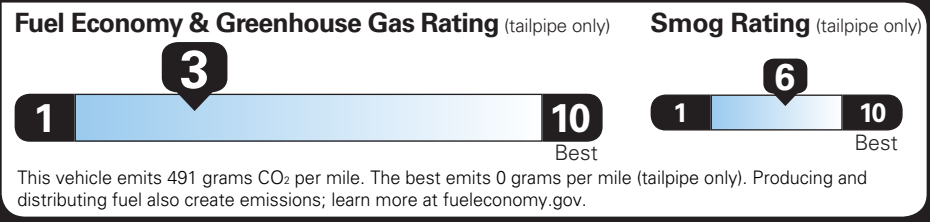

CONNECTIVITY & TECHNOLOGY

- 8 YEARS ONSTAR BASICS SEE ONSTAR.COM FOR TERMS
- GMC INFOTAINMENT SYSTEM 7" DIAG. COLOR TOUCHSCREEN
- FEATURES BLUETOOTH AUDIO STREAMING, WIRELESS APPLE CARPLAY AND ANDROID AUTO CAPABLE

PUSH BUTTON START

INTERIOR

- AIR CONDITIONING
- POWER WINDOWS
- POWER DOOR LOCKS
- FRONT 40/20/40 BENCH SEATS W/ COVERED ARMREST STORAGE
- RUBBERIZED-VINYL FLOOR COVERING

EXTERIOR

- CHROME BUMPERS
- CORNERSTEP REAR BUMPER
- FRONT RECOVERY HOOKS

MANUFACTURER'S SUGGESTED RETAIL PRICE

STANDARD VEHICLE PRICE $42,900.00

OPTIONS & PRICING

OPTIONS INSTALLED BY THE MANUFACTURER (MAY REPLACE STANDARD EQUIPMENT SHOWN)

PRO VALUE PACKAGE 1,095.00

EZ LIFT POWER LOCK AND RELEASE TAILGATE

1. TINTED GLASS
   - LED CARGO BED LIGHTING
   - REAR WINDOW DEFOGGER
   - TRAILERING PACKAGE
2. GVWR 6,800 LBS. (3,084 KG) INC.
   REAR AXLE 3.42 RATIO INC.
   17" PAINTED STEEL WHEELS INC.

TOTAL OPTIONS $1,095.00

TOTAL VEHICLE & OPTIONS $43,995.00

DESTINATION CHARGE 2,795.00

TOTAL BEFORE SAVINGS $46,790.00

PRO VALUE PACKAGE AND TURBOMAX ENGINE CREDIT -1,850.00

TOTAL VEHICLE PRICE* $44,940.00

EPA DOT Fuel Economy and Environment

Gasoline Vehicle

SIERRA 4WD

Fuel Economy

18 MPG combined city/hwy

17 MPG city

20 MPG highway

5.6 gallons per 100 miles

You spend **$5,250** more in fuel costs over 5 years compared to the average new vehicle.

Annual fuel cost **$2,750**

Actual results will vary for many reasons, including driving conditions and how you drive and maintain your vehicle. The average new vehicle gets 29 MPG and costs $8,500 to fuel over 5 years. Cost estimates are based on 15,000 miles per year at $3.30 per gallon. MPGe is miles per gasoline gallon equivalent. Vehicle emissions are a significant cause of climate change and smog.

fuel economy.gov
Calculate personalized estimates and compare vehicles

GOVERNMENT 5-STAR SAFETY RATINGS

Overall Vehicle Score ★★★★★
Based on the combined ratings of frontal, side and rollover. Should ONLY be compared to other vehicles of similar size and weight.

Frontal Crash ★★★★★
Based on the risk of injury in a frontal impact. Should ONLY be compared to other vehicles of similar size and weight.

Side Crash ★★★★★
Based on the risk of injury in a side impact.

Rollover ★★★★★
Based on the risk of rollover in a single-vehicle crash.

Star ratings range from 1 to 5 stars (★★★★★) with 5 being the highest.
Source: National Highway Traffic Safety Administration (NHTSA)
www.safercar.gov or 1-888-327-4236

PARTS CONTENT INFORMATION

FOR VEHICLES IN THIS CARLINE:
U.S./CANADIAN PARTS CONTENT: 38%
MAJOR SOURCES OF FOREIGN PARTS CONTENT: MEXICO 36%

NOTE: PARTS CONTENT DOES NOT INCLUDE FINAL ASSEMBLY, DISTRIBUTION, OR OTHER NON-PARTS COSTS.

FOR THIS VEHICLE:
FINAL ASSEMBLY POINT: SILAO, GJ MEXICO
COUNTRY OF ORIGIN: ENGINE: MEXICO TRANSMISSION: UNITED STATES

This label has been applied pursuant to Federal law - Do not remove prior to delivery to the ultimate purchaser. *Includes Manufacturer's Recommended Pre-Delivery Service. Does not include dealer installed options and accessories not listed above, local taxes or license fees.

© 2009 General Motors LLC
GMLBL_PROD_0044 - 11/01/2025

ORDER NO FRBNJX SALES CODE E
SALES MODEL CODE TK10703
DEALER NO 06229
FINAL ASSEMBLY:
SILAO, GJ MEXICO

VIN 3GTNUAEK3TG242467 REISSUE

DEALER TO WHOM DELIVERED
MARTY'S GMC
5 KINGSTON COLLECTION WAY
KINGSTON, MA 02364-3023

Better drives start with OnStar®
Activate today

Learn more at onstar.com, or scan the QR code
onstar.com/privacy