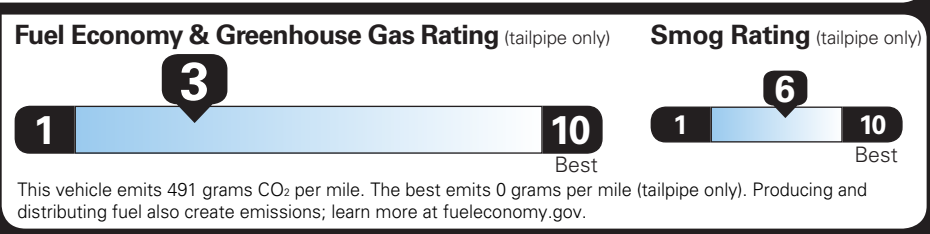

Fuel Economy

18 MPG combined city/hwy

17 MPG city

20 MPG highway

5.6 gallons per 100 miles

You spend **\$5,250** more in fuel costs over 5 years compared to the average new vehicle.

Annual fuel cost **\$2,750**