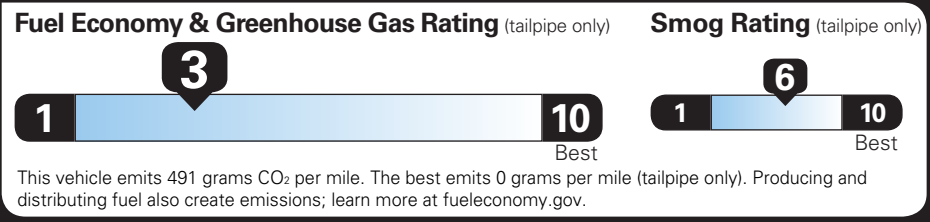

- AUTOTRAC TRANSFER CASE
- 220 AMP ALTERNATOR
- STABILITRAK W/ TRAILER SWAY CONTROL & HILL START ASSIST
- BRAKE PAD MONITORING
- ALL-SEASON TIRES

CONNECTIVITY & TECHNOLOGY

- 8 YEARS ONSTAR BASICS SEE ONSTAR.COM FOR TERMS
- GMC INFOTAINMENT SYSTEM
- 7" DIAG. COLOR TOUCHSCREEN
- FEATURES BLUETOOTH AUDIO STREAMING, WIRELESS APPLE CARPLAY AND ANDROID
- AUTO CAPABLE

PUSH BUTTON START

INTERIOR

- AIR CONDITIONING
- FRONT 40/20/40 BENCH SEATS W/ COVERED ARMREST STORAGE

EXTERIOR

- CHROME BUMPERS
- CORNERSTEP REAR BUMPER
- LOCKING TAILGATE
- FRONT RECOVERY HOOKS

MANUFACTURER'S SUGGESTED RETAIL PRICE

STANDARD VEHICLE PRICE $43,100.00

OPTIONS & PRICING

OPTIONS INSTALLED BY THE MANUFACTURER (MAY REPLACE STANDARD EQUIPMENT SHOWN)

COASTAL DUNE	495.00
AUTO-LOCKING REAR DIFFERENTIAL	395.00
TRAILERING PACKAGE	395.00
CARPET FLOOR COVERING	100.00

GVWR 6,900 LBS. (3,130 KG)	INC.
REAR AXLE 3.42 RATIO	INC.
17" PAINTED STEEL WHEELS	INC.

TOTAL OPTIONS	$1,385.00
TOTAL VEHICLE & OPTIONS	$44,485.00
DESTINATION CHARGE	2,795.00
TOTAL BEFORE SAVINGS	$47,280.00
TURBOMAX ENGINE CREDIT	-1,350.00

TOTAL VEHICLE PRICE* $45,930.00

EPA DOT Fuel Economy and Environment

Gasoline Vehicle

SIERRA 4WD

Fuel Economy

18 MPG combined city/hwy

17 MPG city

20 MPG highway

5.6 gallons per 100 miles

You spend **$5,250** more in fuel costs over 5 years compared to the average new vehicle.

Annual fuel cost **$2,750**

Actual results will vary for many reasons, including driving conditions and how you drive and maintain your vehicle. The average new vehicle gets 29 MPG and costs $8,500 to fuel over 5 years. Cost estimates are based on 15,000 miles per year at $3.30 per gallon. MPGe is miles per gasoline gallon equivalent. Vehicle emissions are a significant cause of climate change and smog.

fuel economy.gov
Calculate personalized estimates and compare vehicles

GOVERNMENT 5-STAR SAFETY RATINGS

Overall Vehicle Score ★★★★★

Based on the combined ratings of frontal, side and rollover. Should ONLY be compared to other vehicles of similar size and weight.

Frontal Crash	Driver Passenger	★★★★★
Based on the risk of injury in a frontal impact. Should ONLY be compared to other vehicles of similar size and weight.		
Side Crash	Front seat Rear seat	★★★★★ Not Rated
Based on the risk of injury in a side impact.		
Rollover		★★★★★
Based on the risk of rollover in a single-vehicle crash.		

Star ratings range from 1 to 5 stars (★★★★★) with 5 being the highest. Source: National Highway Traffic Safety Administration (NHTSA) www.safercar.gov or 1-888-327-4236

Better drives start with OnStar®
Activate today

Learn more at onstar.com, or scan the QR code

onstar.com/privacy

PARTS CONTENT INFORMATION

FOR VEHICLES IN THIS CARLINE:
U.S./CANADIAN PARTS CONTENT: 38%
MAJOR SOURCES OF FOREIGN PARTS CONTENT: MEXICO 36%

NOTE: PARTS CONTENT DOES NOT INCLUDE FINAL ASSEMBLY, DISTRIBUTION, OR OTHER NON-PARTS COSTS.

FOR THIS VEHICLE:
FINAL ASSEMBLY POINT: SILAO, GJ MEXICO
COUNTRY OF ORIGIN: ENGINE: MEXICO TRANSMISSION: UNITED STATES

This label has been applied pursuant to Federal law - Do not remove prior to delivery to the ultimate purchaser. *Includes Manufacturer's Recommended Pre-Delivery Service. Does not include dealer installed options and accessories not listed above, local taxes or license fees.

© 2009 General Motors LLC
GMLBL_PROD_0044 - 11/01/2025

ORDER NO FVVSFZ SALES CODE E
SALES MODEL CODE TK10903
DEALER NO 06093
FINAL ASSEMBLY:
SILAO, GJ MEXICO

VIN 3GTNUAEK1TG335293 REISSUE

DEALER TO WHOM DELIVERED
VARNEY BUICK GMC
260 HOGAN RD
BANGOR, ME 04401-4206