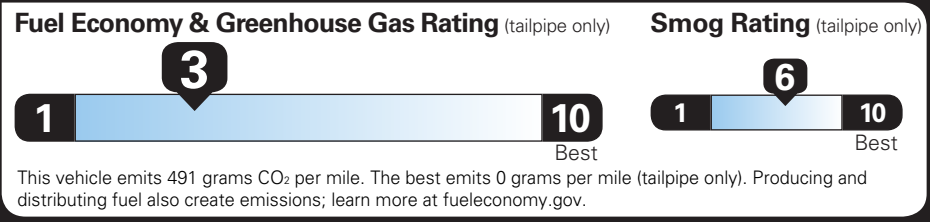

PERFORMANCE & MECHANICAL

- AUTOTRAC TRANSFER CASE
- 220 AMP ALTERNATOR
- STABILITRAK W/ TRAILER SWAY CONTROL & HILL START ASSIST
- BRAKE PAD MONITORING
- ALL-SEASON TIRES

CONNECTIVITY & TECHNOLOGY

- 8 YEARS ONSTAR BASICS SEE ONSTAR.COM FOR TERMS
- GMC INFOTAINMENT SYSTEM
- 7" DIAG. COLOR TOUCHSCREEN FEATURES BLUETOOTH AUDIO STREAMING, WIRELESS APPLE CARPLAY AND ANDROID AUTO CAPABLE

EXTERIOR

- PUSH BUTTON START
- **INTERIOR**
- AIR CONDITIONING
- FRONT 40/20/40 BENCH SEATS W/ COVERED ARMREST STORAGE
- RUBBERIZED-VINYL FLOOR COVERING

EXTERIOR

- CHROME BUMPERS
- CORNERSTEP REAR BUMPER
- LOCKING TAILGATE
- FRONT RECOVERY HOOKS

MANUFACTURER'S SUGGESTED RETAIL PRICE

STANDARD VEHICLE PRICE $43,100.00

OPTIONS & PRICING

OPTIONS INSTALLED BY THE MANUFACTURER (MAY REPLACE STANDARD EQUIPMENT SHOWN)

GVWR 6,900 LBS. (3,130 KG) INC.
REAR AXLE 3.42 RATIO INC.

17" PAINTED STEEL WHEELS INC.

TOTAL OPTIONS	$0.00
TOTAL VEHICLE & OPTIONS	$43,100.00
DESTINATION CHARGE	2,795.00
TOTAL BEFORE SAVINGS	$45,895.00
TURBOMAX ENGINE CREDIT	-1,350.00

TOTAL VEHICLE PRICE* $44,545.00

EPA DOT Fuel Economy and Environment

Gasoline Vehicle

SIERRA 4WD

Fuel Economy

18 MPG combined city/hwy

17 city

20 highway

5.6 gallons per 100 miles

You spend **$5,250** more in fuel costs over 5 years compared to the average new vehicle.

Annual fuel cost **$2,750**

Actual results will vary for many reasons, including driving conditions and how you drive and maintain your vehicle. The average new vehicle gets 29 MPG and costs $8,500 to fuel over 5 years. Cost estimates are based on 15,000 miles per year at $3.30 per gallon. MPGe is miles per gasoline gallon equivalent. Vehicle emissions are a significant cause of climate change and smog.

fuel economy.gov

Calculate personalized estimates and compare vehicles

GOVERNMENT 5-STAR SAFETY RATINGS

Overall Vehicle Score ★★★★★
Based on the combined ratings of frontal, side and rollover. Should ONLY be compared to other vehicles of similar size and weight.

Frontal Crash ★★★★★
Based on the risk of injury in a frontal impact. Should ONLY be compared to other vehicles of similar size and weight.

Side Crash ★★★★★
Based on the risk of injury in a side impact.

Rollover ★★★★★
Based on the risk of rollover in a single-vehicle crash.

Star ratings range from 1 to 5 stars (★★★★★) with 5 being the highest. Source: National Highway Traffic Safety Administration (NHTSA) www.safercar.gov or 1-888-327-4236

PARTS CONTENT INFORMATION

FOR VEHICLES IN THIS CARLINE:
U.S./CANADIAN PARTS CONTENT: 38%
MAJOR SOURCES OF FOREIGN PARTS CONTENT: MEXICO 36%

NOTE: PARTS CONTENT DOES NOT INCLUDE FINAL ASSEMBLY, DISTRIBUTION, OR OTHER NON-PARTS COSTS.

FOR THIS VEHICLE:
FINAL ASSEMBLY POINT: SILAO, GJ MEXICO
COUNTRY OF ORIGIN: ENGINE: MEXICO TRANSMISSION: UNITED STATES

This label has been applied pursuant to Federal law - Do not remove prior to delivery to the ultimate purchaser. *Includes Manufacturer's Recommended Pre-Delivery Service. Does not include dealer installed options and accessories not listed above, local taxes or license fees.

© 2009 General Motors LLC GMLBL_PROD_0044 - 11/01/2025

Better drives start with OnStar®
Activate today

Learn more at onstar.com, or scan the QR code

onstar.com/privacy

ORDER NO FVCKXK SALES CODE E
SALES MODEL CODE TK10903
DEALER NO 33255
FINAL ASSEMBLY: SILAO, GJ MEXICO

VIN 3GTNUAEK0TG334068 REISSUE

DEALER TO WHOM DELIVERED
QUIRK BUICK GMC OF BRAINTREE
PO BOX 850972
BRAINTREE, MA 02184