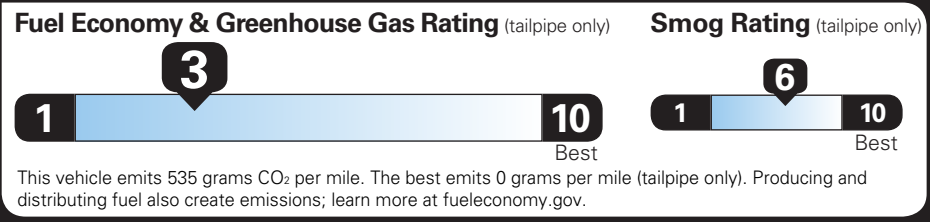

- AUTOTRAC TRANSFER CASE
- 170 AMP ALTERNATOR
- STABILITRAK W/ TRAILER SWAY CONTROL & HILL START ASSIST
- BRAKE PAD MONITORING
- ALL-SEASON TIRES

CONNECTIVITY & TECHNOLOGY

- 8 YEARS ONSTAR BASICS SEE ONSTAR.COM FOR TERMS
- GMC INFOTAINMENT SYSTEM 7" DIAG. COLOR TOUCHSCREEN FEATURES BLUETOOTH AUDIO STREAMING, WIRELESS APPLE CARPLAY AND ANDROID AUTO CAPABLE
- PUSH BUTTON START

INTERIOR

- AIR CONDITIONING
- FRONT 40/20/40 BENCH SEATS W/ COVERED ARMREST STORAGE
- RUBBERIZED-VINYL FLOOR COVERING

EXTERIOR

- CHROME BUMPERS
- CORNERSTEP REAR BUMPER
- LOCKING TAILGATE
- FRONT RECOVERY HOOKS

MANUFACTURER'S SUGGESTED RETAIL PRICE

STANDARD VEHICLE PRICE $43,100.00

OPTIONS & PRICING

OPTIONS INSTALLED BY THE MANUFACTURER (MAY REPLACE STANDARD EQUIPMENT SHOWN)

- ENGINE: 5.3L ECOTEC3 V8 W/ DFM 1,595.00
- AUTO-LOCKING REAR DIFFERENTIAL 395.00
- GVWR 6,900 LBS. (3,130 KG) INC.
- REAR AXLE 3.23 RATIO INC.

17" PAINTED STEEL WHEELS INC.

TOTAL OPTIONS	$1,990.00
TOTAL VEHICLE & OPTIONS	$45,090.00
DESTINATION CHARGE	1,995.00

TOTAL VEHICLE PRICE* $47,085.00

EPA DOT Fuel Economy and Environment

Gasoline Vehicle

SIERRA 4WD

Fuel Economy

17 MPG combined city/hwy

15 MPG city

19 MPG highway

5.9 gallons per 100 miles

Standard pickup trucks range from 12 to 84 MPG. The best vehicle rates 140 MPGe.

You spend $6,000 more in fuel costs over 5 years compared to the average new vehicle.

G F U

Annual fuel cost $3,100

Actual results will vary for many reasons, including driving conditions and how you drive and maintain your vehicle. The average new vehicle gets 28 MPG and costs $9,500 to fuel over 5 years. Cost estimates are based on 15,000 miles per year at $3.50 per gallon. MPGe is miles per gasoline gallon equivalent. Vehicle emissions are a significant cause of climate change and smog.

fuel economy.gov
Calculate personalized estimates and compare vehicles

GOVERNMENT 5-STAR SAFETY RATINGS

Overall Vehicle Score ★★★★★
Based on the combined ratings of frontal, side and rollover. Should ONLY be compared to other vehicles of similar size and weight.

Frontal Crash Driver Passenger ★★★★★
Based on the risk of injury in a frontal impact. Should ONLY be compared to other vehicles of similar size and weight.

Side Crash Front seat Rear seat ★★★★★ Not Rated
Based on the risk of injury in a side impact.

Rollover ★★★★★
Based on the risk of rollover in a single-vehicle crash.

Star ratings range from 1 to 5 stars (★★★★★) with 5 being the highest.
Source: National Highway Traffic Safety Administration (NHTSA)
www.safercar.gov or 1-888-327-4236

PARTS CONTENT INFORMATION

FOR VEHICLES IN THIS CARLINE:
U.S./CANADIAN PARTS CONTENT: 37%
MAJOR SOURCES OF FOREIGN PARTS CONTENT: MEXICO 37%

NOTE: PARTS CONTENT DOES NOT INCLUDE FINAL ASSEMBLY, DISTRIBUTION, OR OTHER NON-PARTS COSTS.

FOR THIS VEHICLE:
FINAL ASSEMBLY POINT: SILAO, GJ MEXICO
COUNTRY OF ORIGIN: ENGINE: UNITED STATES TRANSMISSION: UNITED STATES

This label has been applied pursuant to Federal law - Do not remove prior to delivery to the ultimate purchaser. *Includes Manufacturer's Recommended Pre-Delivery Service. Does not include dealer installed options and accessories not listed above, local taxes or license fees.

© 2009 General Motors LLC
GMLBL_PROD_0043 - 10/23/2023

Equipped with the safety and security of OnStar.
Visit onstar.com for details.
onstar.com/privacy

WARNING
Cancer and Reproductive Harm
www.P65Warnings.ca.gov/passenger-vehicle
SEE OWNER'S MANUAL

ORDER NO DWJCG6 SALES CODE E
SALES MODEL CODE TK10903
DEALER NO 42276
FINAL ASSEMBLY: SILAO, GJ MEXICO

VIN 3GTNUAED9SG219629 REISSUE
DEALER TO WHOM DELIVERED
MOTOR CITY BUICK GMC
PO BOX 40340
BAKERSFIELD, CA 93384-0340