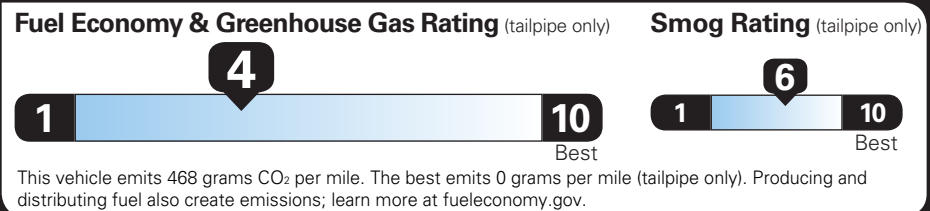

EPA DOT Fuel Economy and Environment

Gasoline Vehicle

SIERRA 2WD

Fuel Economy

19 MPG combined city/hwy

18 MPG city

21 MPG highway

5.3 gallons per 100 miles

You spend \$4,250 more in fuel costs over 5 years compared to the average new vehicle.

Standard pickup trucks range from 12 to 84 MPG. The best vehicle rates 140 MPGe.

Annual fuel cost \$2,750

Actual results will vary for many reasons, including driving conditions and how you drive and maintain your vehicle. The average new vehicle gets 28 MPG and costs \$9,500 to fuel over 5 years. Cost estimates are based on 15,000 miles per year at \$3.50 per gallon. MPGe is miles per gasoline gallon equivalent. Vehicle emissions are a significant cause of climate change and smog.