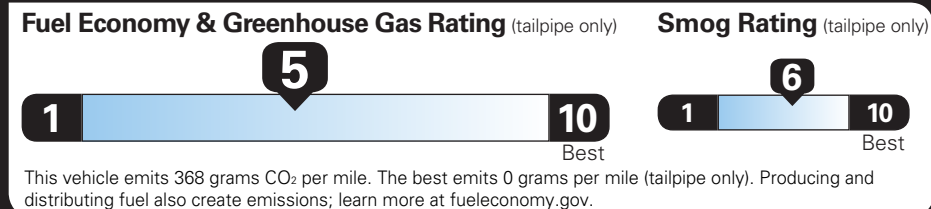

EPA DOT Fuel Economy and Environment

Gasoline Vehicle

BLAZER AWD
Small SUVs range from 14 to 118 MPG. The best vehicle rates 140 MPGe.

Fuel Economy
24 MPG
combined city/hwy

22 MPG
city

27 MPG
highway

4.2 gallons per 100 miles

You spend $1,500 more in fuel costs over 5 years
compared to the average new vehicle.

Annual fuel cost $2,200