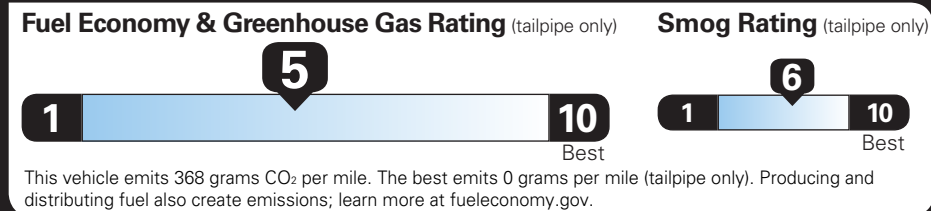

EPA DOT Fuel Economy and Environment

Gasoline Vehicle

BLAZER AWD

Fuel Economy **24** MPG
combined city/hwy

22 city
27 highway

4.2 gallons per 100 miles

Small SUVs range from 14 to 118 MPG. The best vehicle rates 140 MPGe.

You spend **$1,500** more in fuel costs over 5 years compared to the average new vehicle.

Annual fuel cost **$2,200**