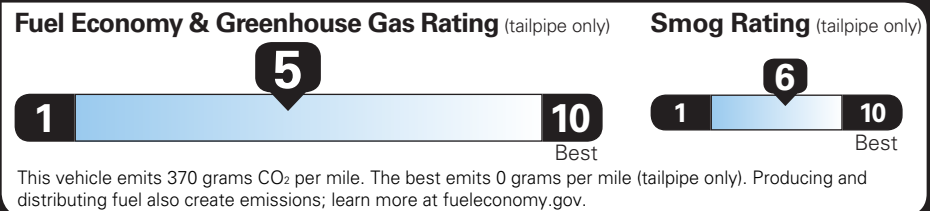

EXTERIOR

- POWER-ADJUSTABLE OUTSIDE HEATED MIRRORS
- LED HEAD & TAIL LAMPS
- LED DAYTIME RUNNING LAMPS

SAFETY & SECURITY

- LANE KEEP ASSIST W/ LANE DEPARTURE WARNING
- AUTOMATIC EMERGENCY BRAKING
- FRONT PEDESTRIAN BRAKING
- FORWARD COLLISION ALERT
- FOLLOWING DISTANCE INDICATOR
- INTELLIBEAM-AUTO HIGH BEAM
- LANE CHANGE ALERT WITH SIDE BLIND ZONE ALERT

INTERIOR

- 5-PASSENGER SEATING
- 8-WAY POWER DRIVER SEAT ADJUSTER W/ LUMBAR CONTROL

REAR FEATURES

- REAR PARK ASSIST
- REAR CROSS TRAFFIC ALERT
- HD REAR VISION CAMERA
- TEEN DRIVER

MANUFACTURER'S SUGGESTED RETAIL PRICE

STANDARD VEHICLE PRICE $34,300.00

OPTIONS & PRICING

OPTIONS INSTALLED BY THE MANUFACTURER (MAY REPLACE STANDARD EQUIPMENT SHOWN)

3 YEARS SIRIUSXM	299.00
SEE SIRIUSXM.COM/TERMS	
FRONT LICENSE PLATE MOUNTING PACKAGE	40.00

TOTAL OPTIONS	$339.00
TOTAL VEHICLE & OPTIONS	$34,639.00
DESTINATION CHARGE	1,995.00

TOTAL VEHICLE PRICE* $36,634.00

EPA DOT Fuel Economy and Environment

Gasoline Vehicle

BLAZER FWD

Fuel Economy **25** MPG combined city/hwy

22 MPG city

29 MPG highway

4.0 gallons per 100 miles

You spend $1,500 more in fuel costs over 5 years compared to the average new vehicle.

Annual fuel cost **$2,000**

Actual results will vary for many reasons, including driving conditions and how you drive and maintain your vehicle. The average new vehicle gets 29 MPG and costs $8,500 to fuel over 5 years. Cost estimates are based on 15,000 miles per year at $3.30 per gallon. MPGe is miles per gasoline gallon equivalent. Vehicle emissions are a significant cause of climate change and smog.

fuelconomy.gov
Calculate personalized estimates and compare vehicles

GOVERNMENT 5-STAR SAFETY RATINGS

Overall Vehicle Score ★★★★★
Based on the combined ratings of frontal, side and rollover. Should ONLY be compared to other vehicles of similar size and weight.

Frontal Crash Driver Passenger ★★★★★
Based on the risk of injury in a frontal impact. Should ONLY be compared to other vehicles of similar size and weight.

Side Crash Front seat Rear seat ★★★★★
Based on the risk of injury in a side impact.

Rollover ★★★★★
Based on the risk of rollover in a single-vehicle crash.

Star ratings range from 1 to 5 stars (★★★★★) with 5 being the highest. Source: National Highway Traffic Safety Administration (NHTSA) www.safercar.gov or 1-888-327-4236

PARTS CONTENT INFORMATION

FOR VEHICLES IN THIS CARLINE:
U.S./CANADIAN PARTS CONTENT: 31%
MAJOR SOURCES OF FOREIGN PARTS CONTENT: MEXICO 35%

NOTE: PARTS CONTENT DOES NOT INCLUDE FINAL ASSEMBLY, DISTRIBUTION, OR OTHER NON-PARTS COSTS.

FOR THIS VEHICLE:
FINAL ASSEMBLY POINT: RAMOS ARIZPE, CZ MEXICO
COUNTRY OF ORIGIN: ENGINE: UNITED STATES TRANSMISSION: UNITED STATES

This label has been applied pursuant to Federal law - Do not remove prior to delivery to the ultimate purchaser. *Includes Manufacturer's Recommended Pre-Delivery Service. Does not include dealer installed options and accessories not listed above, local taxes or license fees.

© 2009 General Motors LLC GMLBL_PROD_0044 - 11/01/2025

Better drives start with OnStar®
Activate today

Learn more at onstar.com, or scan the QR code onstar.com/privacy

ORDER NO FXWV73 SALES CODE E
SALES MODEL CODE 1NK26
DEALER NO 07905
FINAL ASSEMBLY: RAMOS ARIZPE, CZ MEXICO
VIN 3GNKBCR45TS179666 REISSUE

DEALER TO WHOM DELIVERED
PERMIAN AUTO GROUP, LLC
701 W. NAVAJO DRIVE
HOBBS, NM 88240-5147