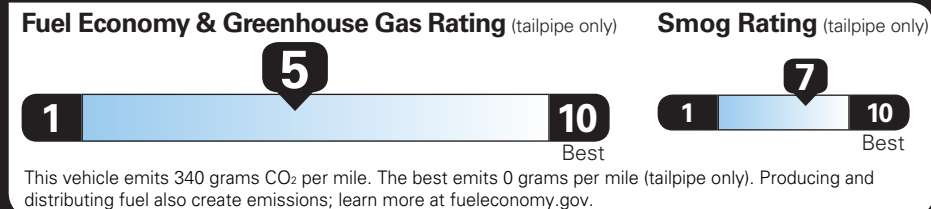

TOTAL VEHICLE & OPTIONS	\$31,430.00
DESTINATION CHARGE	1,395.00

TOTAL VEHICLE PRICE* \$32,825.00

EPA DOT Fuel Economy and Environment

Gasoline Vehicle

Fuel Economy EQUINOX AWD

Small SUVs range from 14 to 123 MPG. The best vehicle rates 132 MPGe.

26 MPG combined city/hwy

24 MPG city

30 MPG highway

3.8 gallons per 100 miles

You spend **\$500** more in fuel costs over 5 years compared to the average new vehicle.

Annual fuel cost **\$1,700**

Actual results will vary for many reasons, including driving conditions and how you drive and maintain your vehicle. The average new vehicle gets 28 MPG and costs \$8,000 to fuel over 5 years. Cost estimates are based on 15,000 miles per year at \$2.95 per gallon. MPGe is miles per gasoline gallon equivalent. Vehicle emissions are a significant cause of climate change and smog.

fuelconomy.gov

Calculate personalized estimates and compare vehicles

GOVERNMENT 5-STAR SAFETY RATINGS

Overall Vehicle Score ★★★★★

Based on the combined ratings of frontal, side and rollover. Should ONLY be compared to other vehicles of similar size and weight.