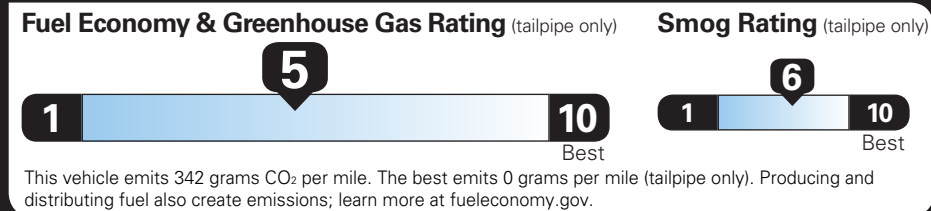

EPA DOT Fuel Economy and Environment

Gasoline Vehicle

Fuel Economy EQUINOX AWD

Small SUVs range from 14 to 125 MPG. The best vehicle rates 146 MPGe.

26 MPG combined city/hwy

25 MPG city

29 MPG highway

3.8 gallons per 100 miles

You spend **$1,000** more in fuel costs over 5 years compared to the average new vehicle.

Annual fuel cost **$1,900**