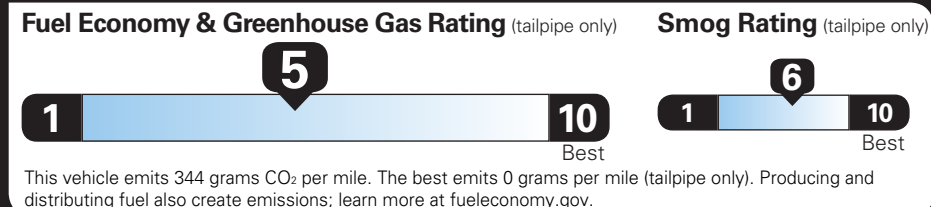

EPA DOT Fuel Economy and Environment

Gasoline Vehicle

Fuel Economy **26** MPG combined city/hwy
24 city 29 highway
3.8 gallons per 100 miles

You spend $500 more in fuel costs over 5 years compared to the average new vehicle. G B W

Annual fuel cost **$2,000**