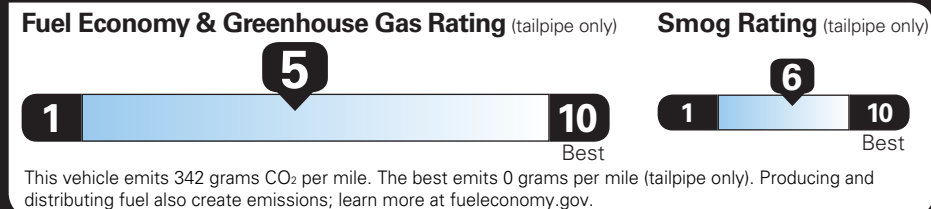

SAFETY & SECURITY

- ENHANCED AUTOMATIC EMERGENCY BRAKING
- FRONT PEDESTRIAN AND BICYCLIST BRAKING
- ENHANCED LANE KEEP ASSIST

- WITH LANE DEPARTURE WARNING
- FOLLOWING DISTANCE INDICATOR
- FORWARD COLLISION ALERT
- INTELLIBEAM, AUTO HIGH BEAM
- INTERSECTION AUTOMATIC EMERGENCY BRAKING
- REAR CROSS TRAFFIC BRAKING
- REVERSE AUTOMATIC BRAKING
- REAR PARK ASSIST
- BLIND ZONE STEERING ASSIST
- SAFETY ALERT SEAT
- HD REAR VISION CAMERA
- ADAPTIVE CRUISE CONTROL

MANUFACTURER'S SUGGESTED RETAIL PRICE

STANDARD VEHICLE PRICE $35,600.00

OPTIONS & PRICING

OPTIONS INSTALLED BY THE MANUFACTURER (MAY REPLACE STANDARD EQUIPMENT SHOWN)

PANORAMIC SUNROOF	1,495.00
CONVENIENCE PACKAGE III	950.00

- 8-WAY POWER FRONT PASSENGER SEAT ADJUSTER
- 2-WAY POWER LUMBAR FRONT PASSENGER SEAT ADJUSTER
- VENTILATED FRONT SEATS
- MEMORY SETTINGS
- HEATED REAR OUTBOARD SEATS

RADIANT RED TINTCOAT 495.00

TOTAL OPTIONS	$2,940.00
TOTAL VEHICLE & OPTIONS	$38,540.00
DESTINATION CHARGE	1,995.00

TOTAL VEHICLE PRICE* $40,535.00

EPA DOT Fuel Economy and Environment

Gasoline Vehicle

Fuel Economy EQUINOX AWD

Small SUVs range from 14 to 138 MPG. The best vehicle rates 146 MPGe.

26 MPG combined city/hwy

25 MPG city

29 MPG highway

3.8 gallons per 100 miles

You spend **$1,000** more in fuel costs over 5 years compared to the average new vehicle.

Annual fuel cost **$1,900**

Actual results will vary for many reasons, including driving conditions and how you drive and maintain your vehicle. The average new vehicle gets 29 MPG and costs $8,500 to fuel over 5 years. Cost estimates are based on 15,000 miles per year at $3.30 per gallon. MPGe is miles per gasoline gallon equivalent. Vehicle emissions are a significant cause of climate change and smog.

fuel economy.gov

Calculate personalized estimates and compare vehicles

GOVERNMENT 5-STAR SAFETY RATINGS

Overall Vehicle Score **Not Rated** ⚠️

Based on the combined ratings of frontal, side and rollover. Should ONLY be compared to other vehicles of similar size and weight. ⚠️ Safety Concern: Visit www.safercar.gov or call 1-888-327-4236 for more details.

Frontal Crash Driver Passenger **Not Rated Not Rated**

Based on the risk of injury in a frontal impact. Should ONLY be compared to other vehicles of similar size and weight.

Side Crash Front seat Rear seat **★★★★★ ⚠️ ★★★★★**

Based on the risk of injury in a side impact.

Rollover **★★★★**

Based on the risk of rollover in a single-vehicle crash.

Star ratings range from 1 to 5 stars (★★★★★) with 5 being the highest. Source: National Highway Traffic Safety Administration (NHTSA) www.safercar.gov or 1-888-327-4236

PARTS CONTENT INFORMATION

This label has been applied pursuant to Federal law - Do not remove prior to delivery to the ultimate purchaser. *Includes Manufacturer's Recommended Pre-Delivery Service. Does not include dealer installed options and accessories not listed above, local taxes or license fees.

FOR VEHICLES IN THIS CARLINE:
U.S./CANADIAN PARTS CONTENT: 11%
MAJOR SOURCES OF FOREIGN PARTS CONTENT: MEXICO 55%

NOTE: PARTS CONTENT DOES NOT INCLUDE FINAL ASSEMBLY, DISTRIBUTION, OR OTHER NON-PARTS COSTS.

FOR THIS VEHICLE:
FINAL ASSEMBLY POINT: SAN LUIS POTOSI, MEXICO
COUNTRY OF ORIGIN: ENGINE: MEXICO TRANSMISSION: MEXICO

© 2009 General Motors LLC GMLBL_PROD_0044 - 11/01/2025

ORDER NO FXKJZ2 SALES CODE E
SALES MODEL CODE 1PS26
DEALER NO 19438
FINAL ASSEMBLY:
SAN LUIS POTOSI, MEXICO

VIN 3GNAXTEG7TL511128 REISSUE

DEALER TO WHOM DELIVERED
SUNSET CHEVROLET, INC.
910 TRAFFIC AVE
SUMNER, WA 98390-1142

Better drives start with OnStar®
Activate today

Learn more at onstar.com, or scan the QR code

onstar.com/privacy