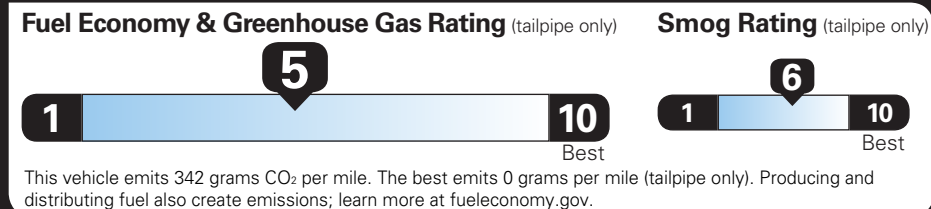

TOTAL VEHICLE PRICE* \$40,830.00

EPA DOT Fuel Economy and Environment

Gasoline Vehicle

Fuel Economy **26** MPG
combined city/hwy

25 city

29 highway

3.8 gallons per 100 miles

EQUINOX AWD

Small SUVs range from 14 to 125 MPG. The best vehicle rates 146 MPGe.

You spend **\$1,000** more in fuel costs over 5 years compared to the average new vehicle.

Annual fuel cost **\$1,900**

Actual results will vary for many reasons, including driving conditions and how you drive and maintain your vehicle. The average new vehicle gets 29 MPG and costs \$8,500 to fuel over 5 years. Cost estimates are based on 15,000 miles per year at \$3.30 per gallon. MPGe is miles per gasoline gallon equivalent. Vehicle emissions are a significant cause of climate change and smog.