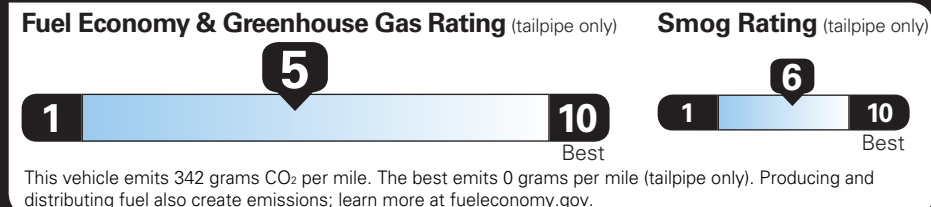

- UNIVERSAL HOME REMOTE
- USB PORTS
- EXPRESS UP/DOWN DRIVER WINDOW, ALL EXPRESS DOWN
- PASS-THROUGH CONSOLE
- ILLUMINATED VISOR VANITY MIRRORS

EXTERIOR

- AUTONSENSE POWER LIFTGATE
- OUTSIDE HEATED MIRRORS
- RAIN-SENSING WIPERS
- HEATED WIPER PARK
- LED HEADLAMPS
- LED TAIL LAMPS
- ROOF RAILS
- REAR DEEP-TINTED WINDOWS

SAFETY & SECURITY

- ENHANCED AUTOMATIC EMERGENCY BRAKING
- FRONT PEDESTRIAN AND BICYCLIST BRAKING
- ENHANCED LANE KEEP ASSIST

- WITH LANE DEPARTURE WARNING
- FOLLOWING DISTANCE INDICATOR
- FORWARD COLLISION ALERT
- INTELLIBEAM, AUTO HIGH BEAM
- INTERSECTION AUTOMATIC EMERGENCY BRAKING
- REAR CROSS TRAFFIC BRAKING
- REVERSE AUTOMATIC BRAKING
- REAR PARK ASSIST
- BLIND ZONE STEERING ASSIST
- SAFETY ALERT SEAT
- HD REAR VISION CAMERA
- ADAPTIVE CRUISE CONTROL

MANUFACTURER'S SUGGESTED RETAIL PRICE

STANDARD VEHICLE PRICE $35,600.00

OPTIONS & PRICING

OPTIONS INSTALLED BY THE MANUFACTURER (MAY REPLACE STANDARD EQUIPMENT SHOWN)

TOTAL OPTIONS $0.00

TOTAL VEHICLE & OPTIONS $35,600.00
DESTINATION CHARGE 1,995.00

TOTAL VEHICLE PRICE* $37,595.00

EPA DOT Fuel Economy and Environment

Gasoline Vehicle

Fuel Economy EQUINOX AWD

26 MPG combined city/hwy
25 MPG city
29 MPG highway

3.8 gallons per 100 miles

You spend **$1,000** more in fuel costs over 5 years compared to the average new vehicle.

Annual fuel cost **$1,900**

Actual results will vary for many reasons, including driving conditions and how you drive and maintain your vehicle. The average new vehicle gets 29 MPG and costs $8,500 to fuel over 5 years. Cost estimates are based on 15,000 miles per year at $3.30 per gallon. MPGe is miles per gasoline gallon equivalent. Vehicle emissions are a significant cause of climate change and smog.

fuel economy.gov

Calculate personalized estimates and compare vehicles

GOVERNMENT 5-STAR SAFETY RATINGS

Overall Vehicle Score **Not Rated** ⚠️

Based on the combined ratings of frontal, side and rollover. Should ONLY be compared to other vehicles of similar size and weight. ⚠️ Safety Concern: Visit www.safercar.gov or call 1-888-327-4236 for more details.

Frontal Crash Driver Passenger **Not Rated Not Rated**

Based on the risk of injury in a frontal impact. Should ONLY be compared to other vehicles of similar size and weight.

Side Crash Front seat Rear seat **★★★★★ ⚠️**
★★★★★

Based on the risk of injury in a side impact.

Rollover **★★★★**

Based on the risk of rollover in a single-vehicle crash.

Star ratings range from 1 to 5 stars (★★★★★) with 5 being the highest. Source: National Highway Traffic Safety Administration (NHTSA) www.safercar.gov or 1-888-327-4236

PARTS CONTENT INFORMATION

FOR VEHICLES IN THIS CARLINE:
U.S./CANADIAN PARTS CONTENT: 11%
MAJOR SOURCES OF FOREIGN PARTS CONTENT: MEXICO 55%

NOTE: PARTS CONTENT DOES NOT INCLUDE FINAL ASSEMBLY, DISTRIBUTION, OR OTHER NON-PARTS COSTS.

FOR THIS VEHICLE:
FINAL ASSEMBLY POINT: SAN LUIS POTOSI, MEXICO
COUNTRY OF ORIGIN: ENGINE: MEXICO TRANSMISSION: MEXICO

This label has been applied pursuant to Federal law - Do not remove prior to delivery to the ultimate purchaser. *Includes Manufacturer's Recommended Pre-Delivery Service. Does not include dealer installed options and accessories not listed above, local taxes or license fees.

© 2009 General Motors LLC GMLBL_PROD_0044 - 11/01/2025

ORDER NO FTXZ05 SALES CODE E
SALES MODEL CODE 1PS26
DEALER NO 11516
FINAL ASSEMBLY:
SAN LUIS POTOSI, MEXICO

VIN 3GNAXTEG5TL448904 REISSUE

DEALER TO WHOM DELIVERED
KUNES LAKES CHEVROLET
1 SHERWOOD TERRACE
LAKE BLUFF, IL 60044-2205

Better drives start with OnStar®
Activate today

Learn more at onstar.com, or scan the QR code

onstar.com/privacy