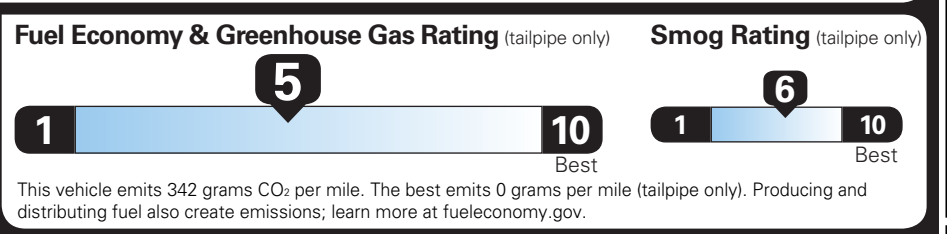

- FORWARD COLLISION ALERT
- INTELLIBEAM, AUTO HIGH BEAM
- INTERSECTION AUTOMATIC EMERGENCY BRAKING
- REAR CROSS TRAFFIC BRAKING
- REVERSE AUTOMATIC BRAKING
- REAR PARK ASSIST
- BLIND ZONE STEERING ASSIST
- SAFETY ALERT SEAT
- ADAPTIVE CRUISE CONTROL

MANUFACTURER'S SUGGESTED RETAIL PRICE

STANDARD VEHICLE PRICE $35,900.00

OPTIONS & PRICING

OPTIONS INSTALLED BY THE MANUFACTURER (MAY REPLACE STANDARD EQUIPMENT SHOWN)

- SAFETY AND TECHNOLOGY PACKAGE 1,140.00
- HD SURROUND VISION
- REAR PEDESTRIAN ALERT
- TRAFFIC SIGN RECOGNITION
- FRONT FOG LAMPS

- REAR CAMERA MIRROR
- REAR CAMERA MIRROR WASHER
- INTERIOR CAMERA
- CONVENIENCE PACKAGE III 1,095.00
- 8-WAY POWER FRONT PASSENGER SEAT ADJUSTER
- 2-WAY POWER LUMBAR FRONT PASSENGER SEAT ADJUSTER
- VENTILATED FRONT SEATS
- MEMORY SETTINGS
- HEATED REAR OUTBOARD SEATS
- POLAR WHITE 995.00
- 20" BLACK MACHINED-FACED ALUMINUM WHEELS 500.00

TOTAL OPTIONS	$3,730.00
TOTAL VEHICLE & OPTIONS	$39,630.00
DESTINATION CHARGE	1,995.00

TOTAL VEHICLE PRICE* $41,625.00

EPA DOT Fuel Economy and Environment

Gasoline Vehicle

Fuel Economy EQUINOX AWD

Small SUVs range from 14 to 138 MPG. The best vehicle rates 146 MPGe.

26 MPG combined city/hwy

25 city 29 highway

3.8 gallons per 100 miles

You spend $1,000 more in fuel costs over 5 years compared to the average new vehicle.

Annual fuel cost **$1,800**

Actual results will vary for many reasons, including driving conditions and how you drive and maintain your vehicle. The average new vehicle gets 29 MPG and costs $8,000 to fuel over 5 years. Cost estimates are based on 15,000 miles per year at $3.10 per gallon. MPGe is miles per gasoline gallon equivalent. Vehicle emissions are a significant cause of climate change and smog.

fuel economy.gov
Calculate personalized estimates and compare vehicles

GOVERNMENT 5-STAR SAFETY RATINGS

This vehicle has not been rated by the government for overall vehicle score, frontal crash, side crash or rollover risk.

Source: National Highway Traffic Safety Administration (NHTSA)
www.safercar.gov or 1-888-327-4236

PARTS CONTENT INFORMATION

FOR VEHICLES IN THIS CARLINE:
U.S./CANADIAN PARTS CONTENT: 12%
MAJOR SOURCES OF FOREIGN PARTS CONTENT: MEXICO 59%

NOTE: PARTS CONTENT DOES NOT INCLUDE FINAL ASSEMBLY, DISTRIBUTION, OR OTHER NON-PARTS COSTS.

FOR THIS VEHICLE:
FINAL ASSEMBLY POINT: SAN LUIS POTOSI, MEXICO
COUNTRY OF ORIGIN: ENGINE: MEXICO TRANSMISSION: MEXICO

This label has been applied pursuant to Federal law - Do not remove prior to delivery to the ultimate purchaser. *Includes Manufacturer's Recommended Pre-Delivery Service. Does not include dealer installed options and accessories not listed above, local taxes or license fees.

© 2009 General Motors LLC
GMLBL_PROD_0044 - 11/01/2025

Better drives start with OnStar®
Activate today

Learn more at onstar.com, or scan the QR code

onstar.com/privacy

ORDER NO FZTVWF SALES CODE E
SALES MODEL CODE 1PS26
DEALER NO 90981
FINAL ASSEMBLY:
SAN LUIS POTOSI, MEXICO

VIN 3GNAXTEG3VL101221 REISSUE

DEALER TO WHOM DELIVERED
SARCHIONE CHEVROLET GARRETTSVILLE
10851 NORTH ST
GARRETTSVILLE, OH 44231-1017